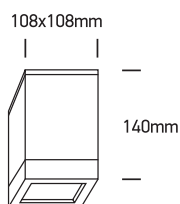

INSTALLATION MANUAL

67132D

100-240V | PAR30 | E27 | 75W | IP54 | Die cast

Warnings:

1. Make sure that the product is installed properly before connecting to electricity.
2. Do not cover the fitting.
3. Maintenance and installation should only be carried out by a professional electrician.