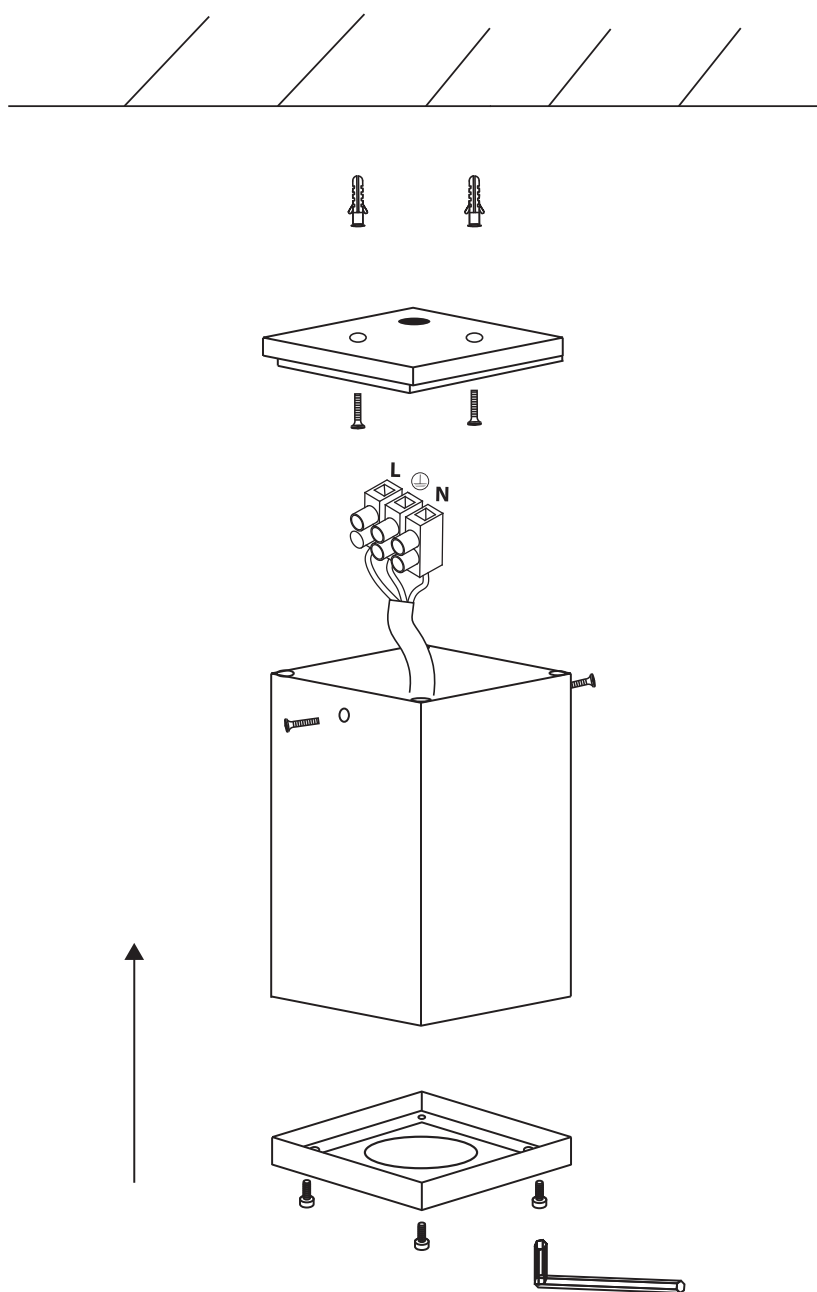

INSTALLATION MANUAL

67132D

100-240V | PAR30 | E27 | 75W | IP54 | Die cast

Warnings:

1. Make sure that the product is installed properly before connecting to electricity.
2. Do not cover the fitting.
3. Maintenance and installation should only be carried out by a professional electrician.