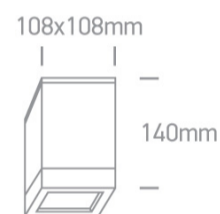

12 Wall & Ceiling>PAR30 Outdoor Cubes Die cast

67132D/AN

75W PAR30 E27 Die Cast, PAR30 Outdoor Cubes.

Complies with standard EN60598-1 and any other specific standards

Downloads

Dimensions

Physical Specification

Item Group	12 Wall & Ceiling
Family	PAR30 Outdoor Cubes Die cast
Order Code	67132D/AN
Colour	Anthracite
Material	Die Cast
Shape	Circular
Surface Ceiling	Yes
Indoor	Yes
Outdoor	Yes
Adjustable	No

Electrical Characteristics

Illumination Diagram

Packing Info

Box Weight	0.883kg
Pcs/Carton	18
Barcode	5291889042372
HS Code	9405409900

Warranty

3 Years

Weee Directive

Yes

switch to
one light!