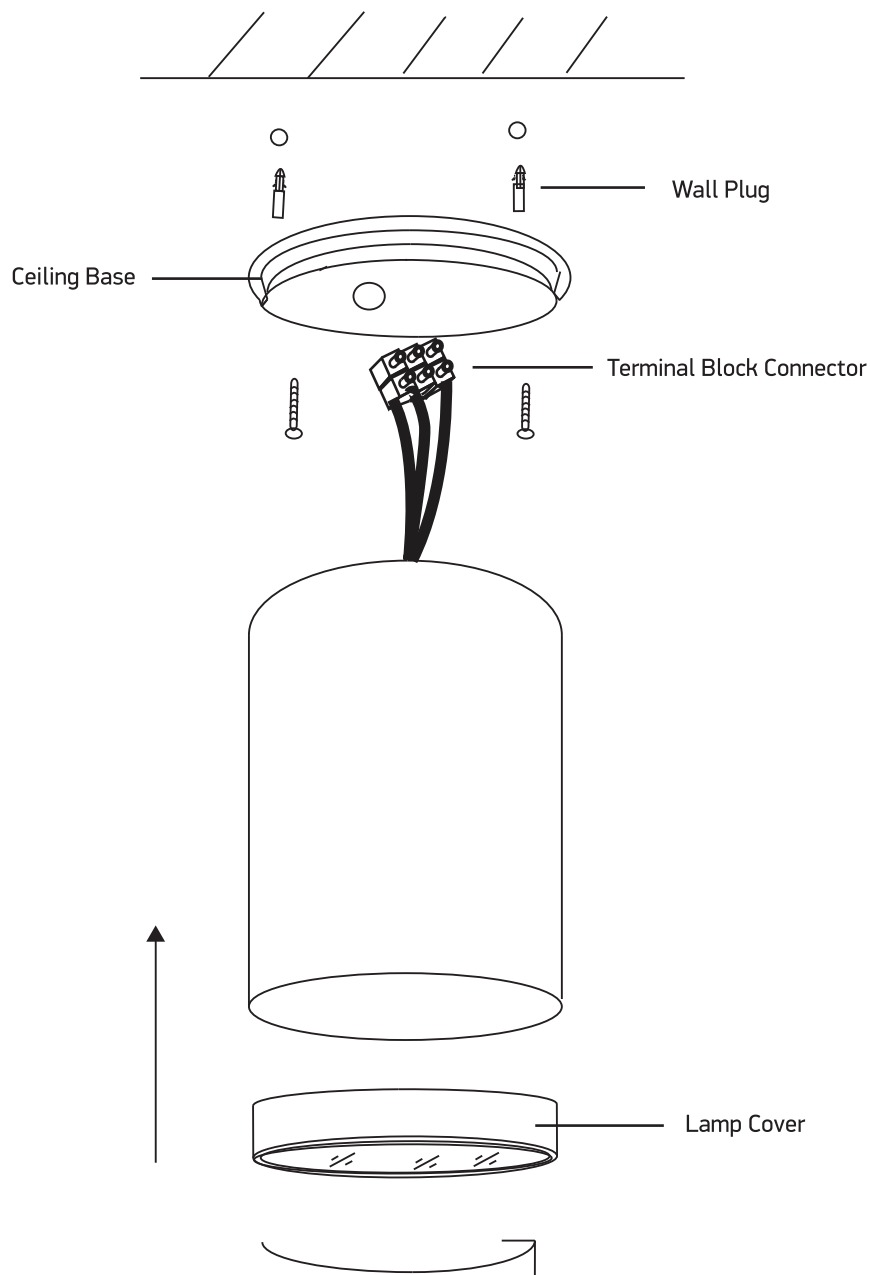

# INSTALLATION MANUAL

67132C

106mm

134mm

**one**  
LIGHT

100-240V | PAR30 | E27 | 20W | IP54 | Die cast

**Warnings:**

1. Make sure that the product is installed properly before connecting to electricity.
2. Do not cover the fitting.
3. Maintenance and installation should only be carried out by a professional electrician.