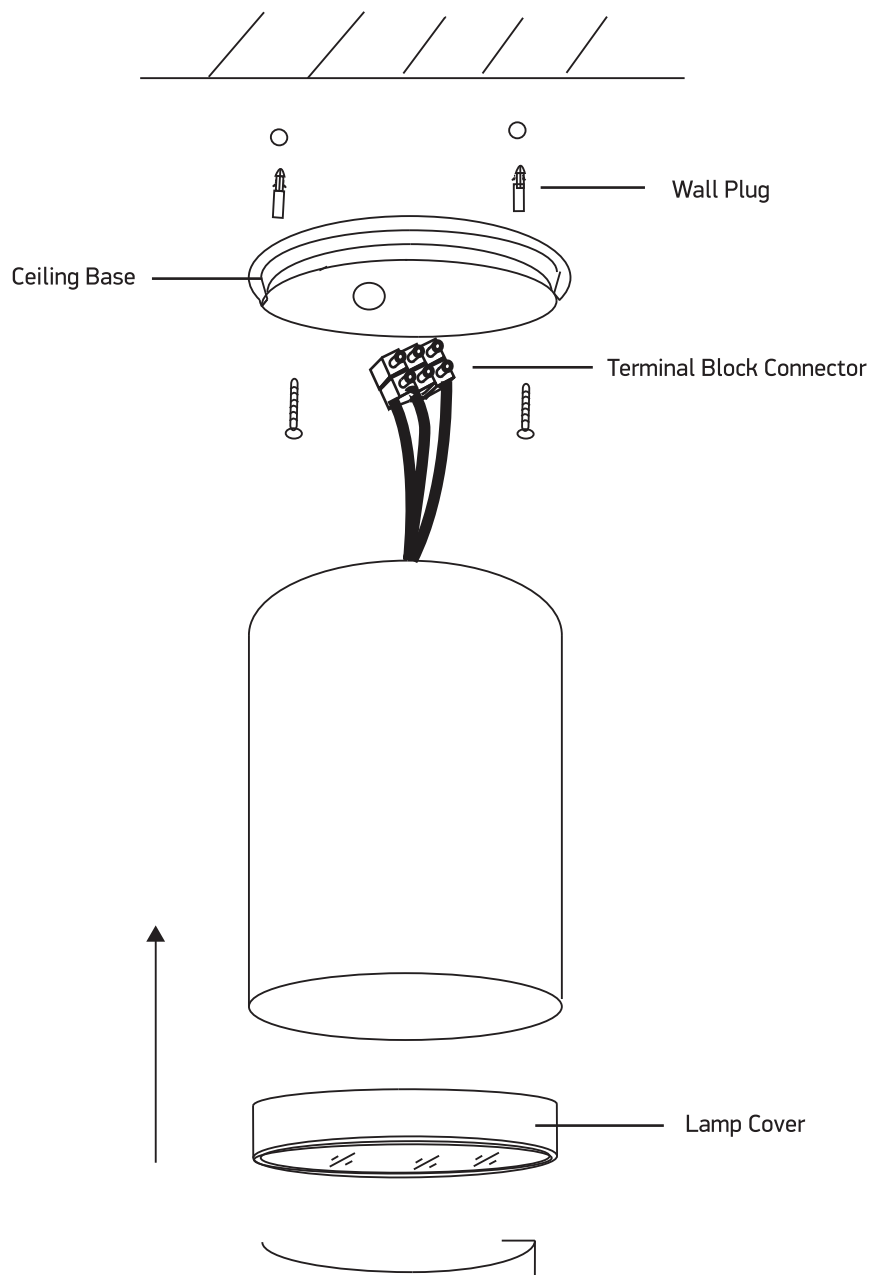

INSTALLATION MANUAL

67132C

106mm

134mm

one
LIGHT

100-240V | PAR30 | E27 | 20W | IP54 | Die cast

Warnings:

1. Make sure that the product is installed properly before connecting to electricity.
2. Do not cover the fitting.
3. Maintenance and installation should only be carried out by a professional electrician.