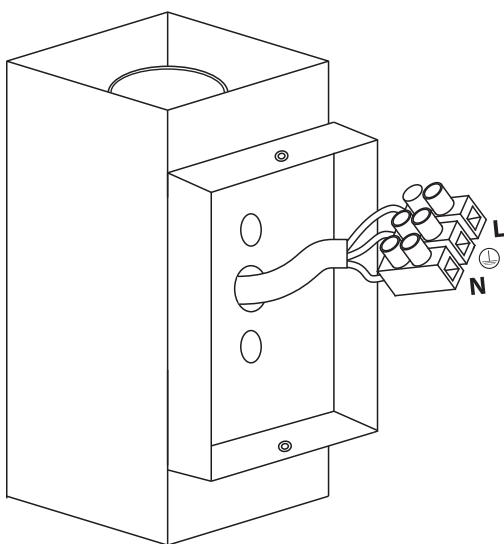

INSTALLATION MANUAL

67132A

108x108mm

264mm

one
LIGHT

100-240V | PAR30 | E27 | 2x75W | IP54 | Die cast

Warnings:

1. Make sure that the product is installed properly before connecting to electricity.
2. Do not cover the fitting.
3. Maintenance and installation should only be carried out by a professional electrician.