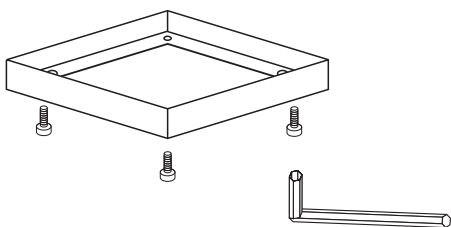

INSTALLATION MANUAL

67132A

108x108mm

264mm

one
LIGHT

100-240V | PAR30 | E27 | 2x75W | IP54 | Die cast

Warnings:

1. Make sure that the product is installed properly before connecting to electricity.
2. Do not cover the fitting.
3. Maintenance and installation should only be carried out by a professional electrician.