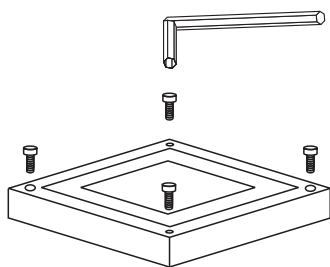

INSTALLATION MANUAL

67132A

108x108mm

264mm

one
LIGHT

100-240V | PAR30 | E27 | 2x75W | IP54 | Die cast

Warnings:

1. Make sure that the product is installed properly before connecting to electricity.
2. Do not cover the fitting.
3. Maintenance and installation should only be carried out by a professional electrician.