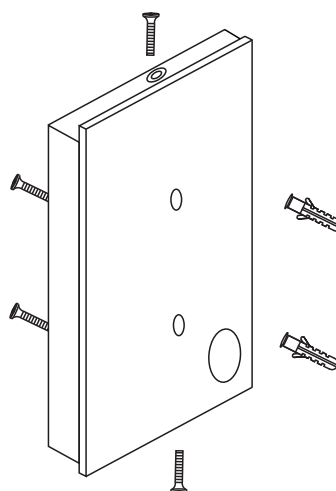

INSTALLATION MANUAL

67132A

108x108mm

264mm

one
LIGHT

100-240V | PAR30 | E27 | 2x75W | IP54 | Die cast

Warnings:

1. Make sure that the product is installed properly before connecting to electricity.
2. Do not cover the fitting.
3. Maintenance and installation should only be carried out by a professional electrician.