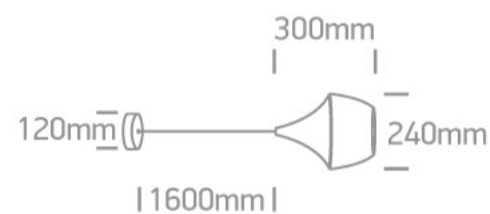

17 Pendants>Retro Pendants

63044/B/BS

E27 12W Aluminium Retro pendant with 160cm suspension, IP20.

Complies with standard EN60598-1 and any other specific standards.

Downloads

Dimensions

Gallery

Physical Specification

Material

Aluminium

Shape

Circular

Height

360mm

Diameter	240mm
Suspended Ceiling	Yes
Indoor	Yes
Adjustable	No

Electrical Characteristics