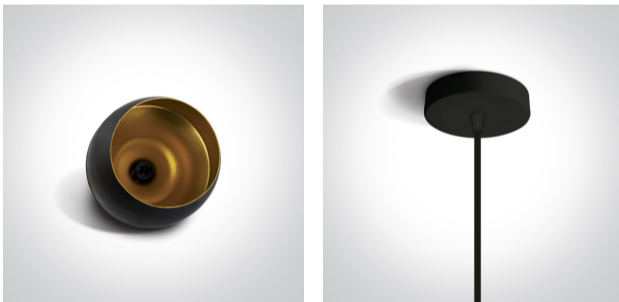

17 Pendants>Retro Pendants

63044/B/BS

E27 12W Aluminium Retro pendant with 160cm suspension, IP20.

Complies with standard EN60598-1 and any other specific standards.

Downloads

Dimensions

Gallery

Physical Specification

Item Group

17 Pendants

Family

Retro Pendants

Order Code

63044/B/BS

Colour

Black-Brass

Material

Aluminium

Shape

Circular

Height

360mm

Diameter	240mm
Suspended Ceiling	Yes
Indoor	Yes
Adjustable	No

Electrical Characteristics