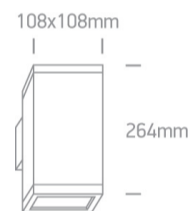

12 Wall & Ceiling>PAR30 Outdoor Cubes Die cast

67132A/B

75W PAR30 E27 Die Cast, PAR30 Outdoor Cubes.

Complies with standard EN60598-1 and any other specific standards

Downloads

Dimensions

Physical Specification

Item Group	12 Wall & Ceiling
Family	PAR30 Outdoor Cubes Die cast
Order Code	67132A/B
Colour	Black
Material	Die Cast
Shape	Rectangular
Length	108mm
Width	108mm
Height	264mm
Surface Wall	Yes
Indoor	Yes
Outdoor	Yes