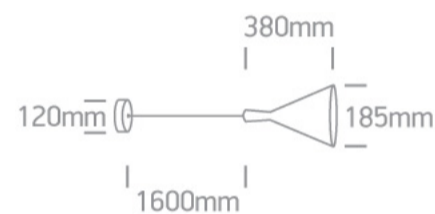

17 Pendants > Retro Pendants

63040/B/BS

E27 12W Aluminium Retro pendant with 160cm suspension, IP20.

Complies with standard EN60598-1 and any other specific standards.

Downloads

Dimensions

Gallery

Physical Specification

Material

Aluminium

Shape

Circular

Height

380mm

Diameter	185mm
Suspended Ceiling	Yes
Indoor	Yes
Adjustable	No

Electrical Characteristics