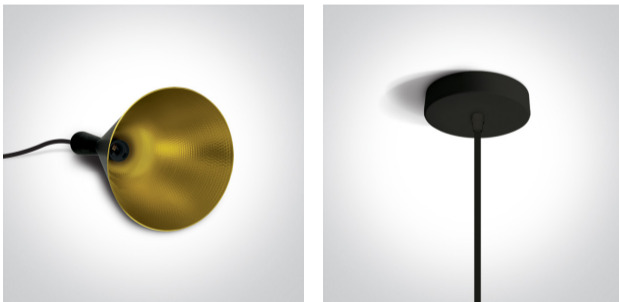

17 Pendants > Retro Pendants

63040/B/BS

E27 12W Aluminium Retro pendant with 160cm suspension, IP20.

Complies with standard EN60598-1 and any other specific standards.

Downloads

Dimensions

Gallery

Physical Specification

Item Group

17 Pendants

Family

Retro Pendants

Order Code

63040/B/BS

Colour

Black-Brass

Material

Aluminium

Shape

Circular

Height

380mm

Diameter	185mm
Suspended Ceiling	Yes
Indoor	Yes
Adjustable	No

Electrical Characteristics

Yes

switch to
one light!