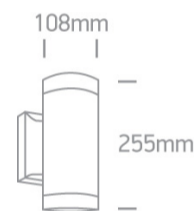

12 Wall & Ceiling>PAR30 Outdoor Cylinders Die cast

67132/W

E27 PAR30, 2X75W, wall outdoor cylinder, IP54.

Complies with standard EN60598-1 and any other specific standards.

Downloads

Dimensions

Physical Specification

Item Group	12 Wall & Ceiling
Family	PAR30 Outdoor Cylinders Die cast
Order Code	67132/W
Colour	White
Material	Die Cast
Shape	Circular
Height	255mm
Diameter	108mm
Surface Wall	Yes
Indoor	Yes
Outdoor	Yes
Adjustable	No

Illumination Data

Illumination Diagram

Packing Info

Box Length	18cm
Box Width	11cm
Box Height	26cm
Box Weight	1.550kg
Pcs/Carton	12
Barcode	5291889008279
HS Code	9405409900

Certification & Warranty

Warranty