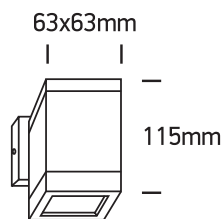

# INSTALLATION MANUAL

67130F

100-240V | MR16 | GU10 | 35W | IP54 | Die cast