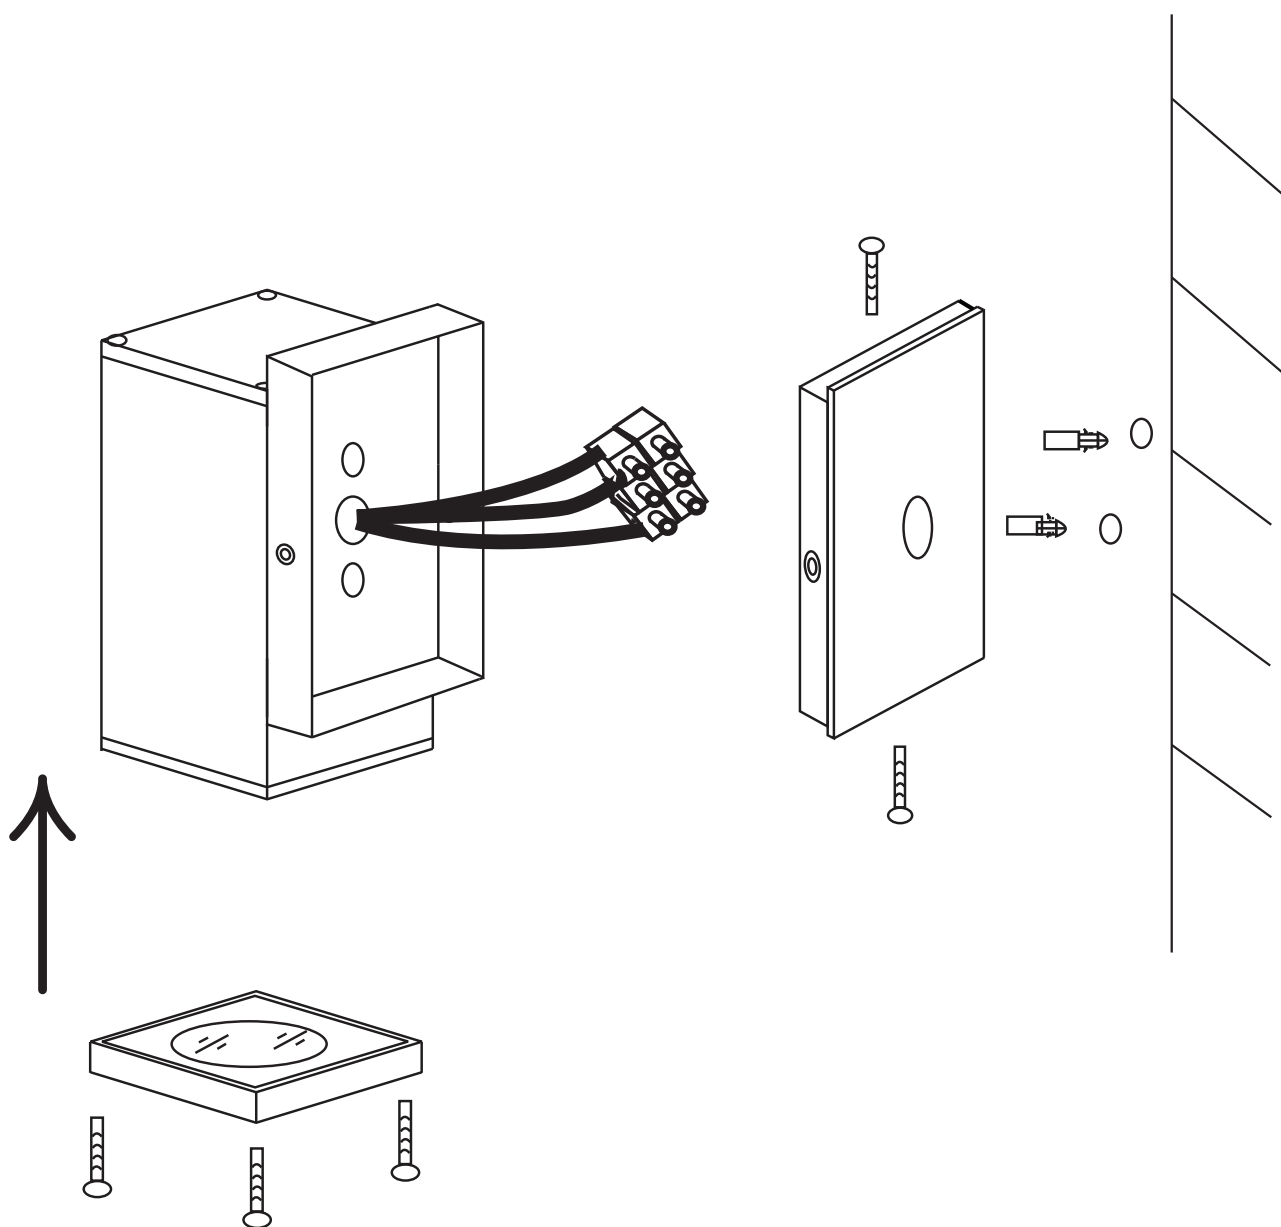

# INSTALLATION MANUAL

67130F

100-240V | MR16 | GU10 | 35W | IP54 | Die cast