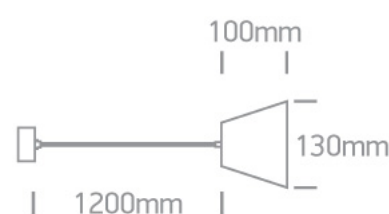

17 Pendants>Gypsum Pendants

63038

GX53 7W Gypsum pendant, IP20.

Complies with standard EN60598-1 and any other specific standards.

Downloads

Dimensions

Physical Specification

Item Group	17 Pendants
Family	Gypsum Pendants
Order Code	63038
Colour	White
Material	Gypsum
Shape	Circular
Height	100mm
Diameter	130mm
Suspended Ceiling	Yes
Indoor	Yes
Adjustable	No

Illumination Diagram

Packing Info

Box Length

23,5cm

Box Width

17,5cm

Box Height

18,5cm