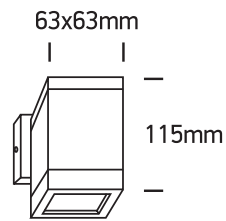

INSTALLATION MANUAL

67130F

CE

RoHS
COMPLIANT

100-240V | MR16 | GU10 | 35W | IP54 | Die cast

Warnings:

1. Make sure that the product is installed properly before connecting to electricity.
2. Do not cover the fitting.
3. Maintenance and installation should only be carried out by a professional electrician.