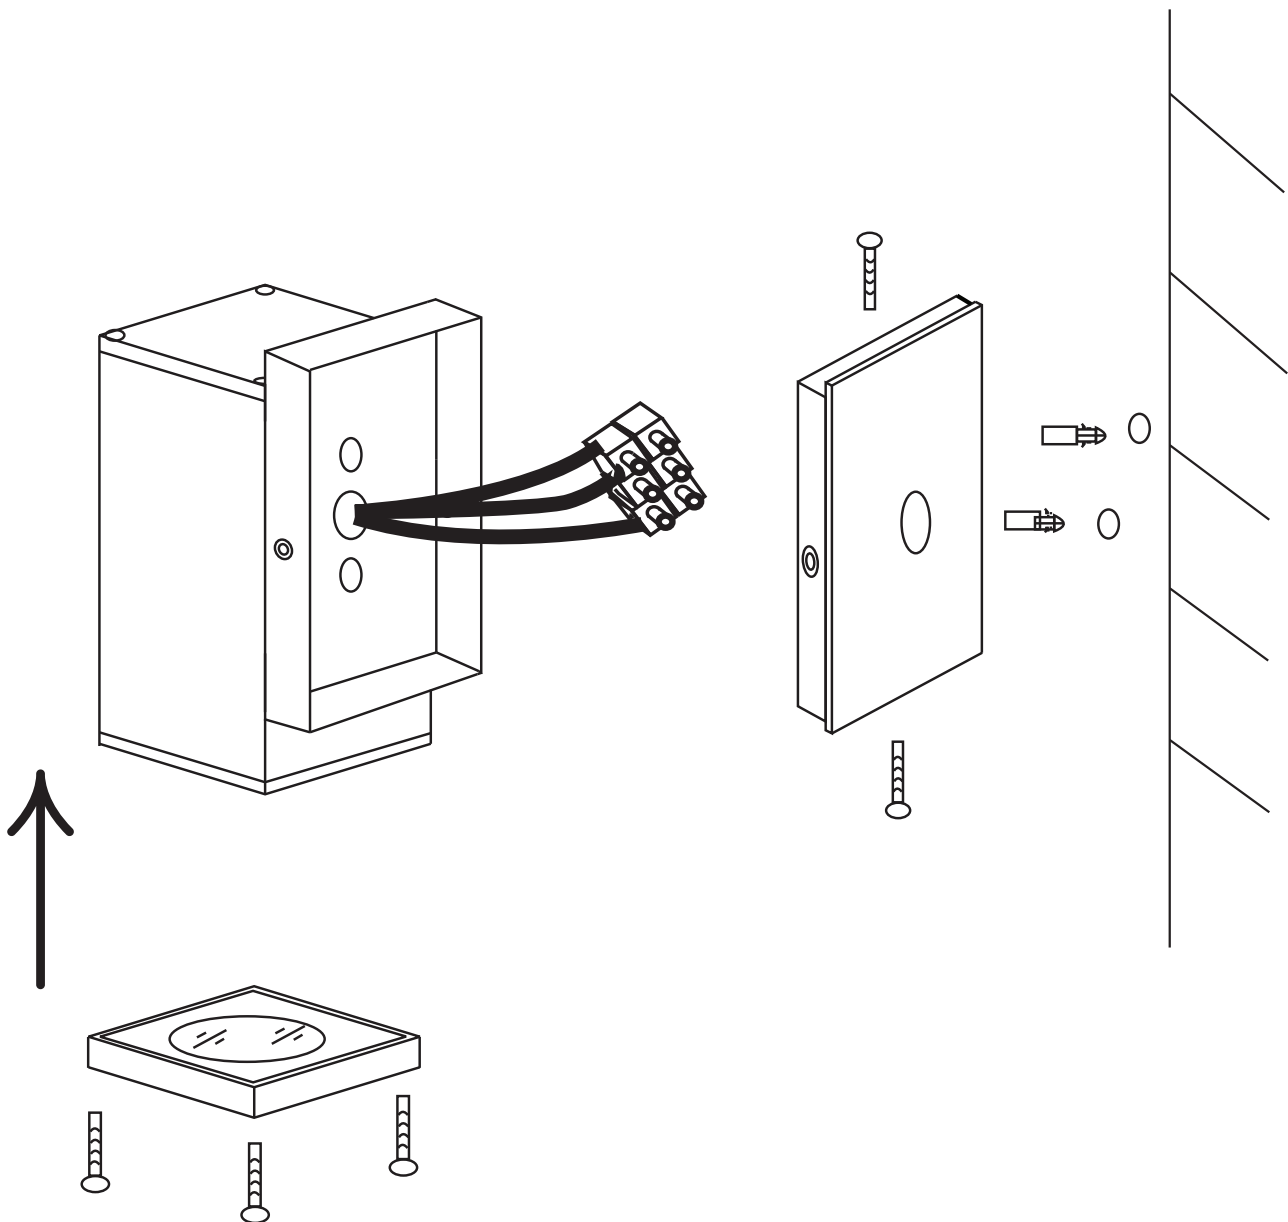

INSTALLATION MANUAL

67130F

CE

RoHS
COMPLIANT

100-240V | MR16 | GU10 | 35W | IP54 | Die cast

Warnings:

1. Make sure that the product is installed properly before connecting to electricity.
2. Do not cover the fitting.
3. Maintenance and installation should only be carried out by a professional electrician.