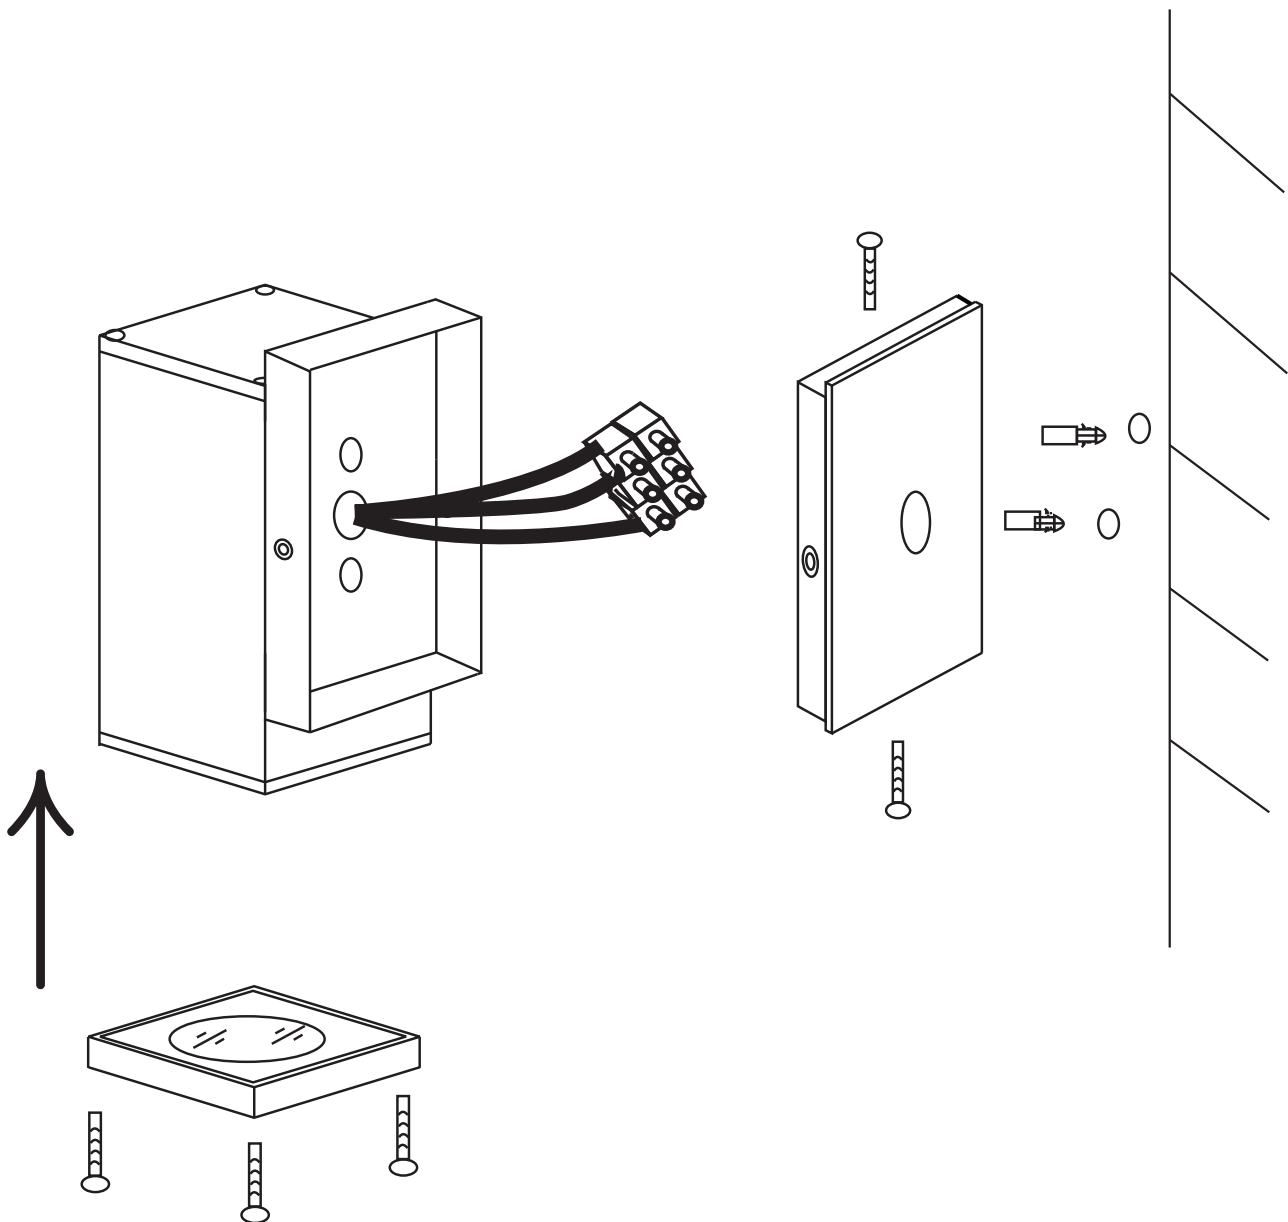

INSTALLATION MANUAL

67130F

100-240V | MR16 | GU10 | 35W | IP54 | Die cast

Warnings:

1. Make sure that the product is installed properly before connecting to electricity.
2. Do not cover the fitting.
3. Maintenance and installation should only be carried out by a professional electrician.