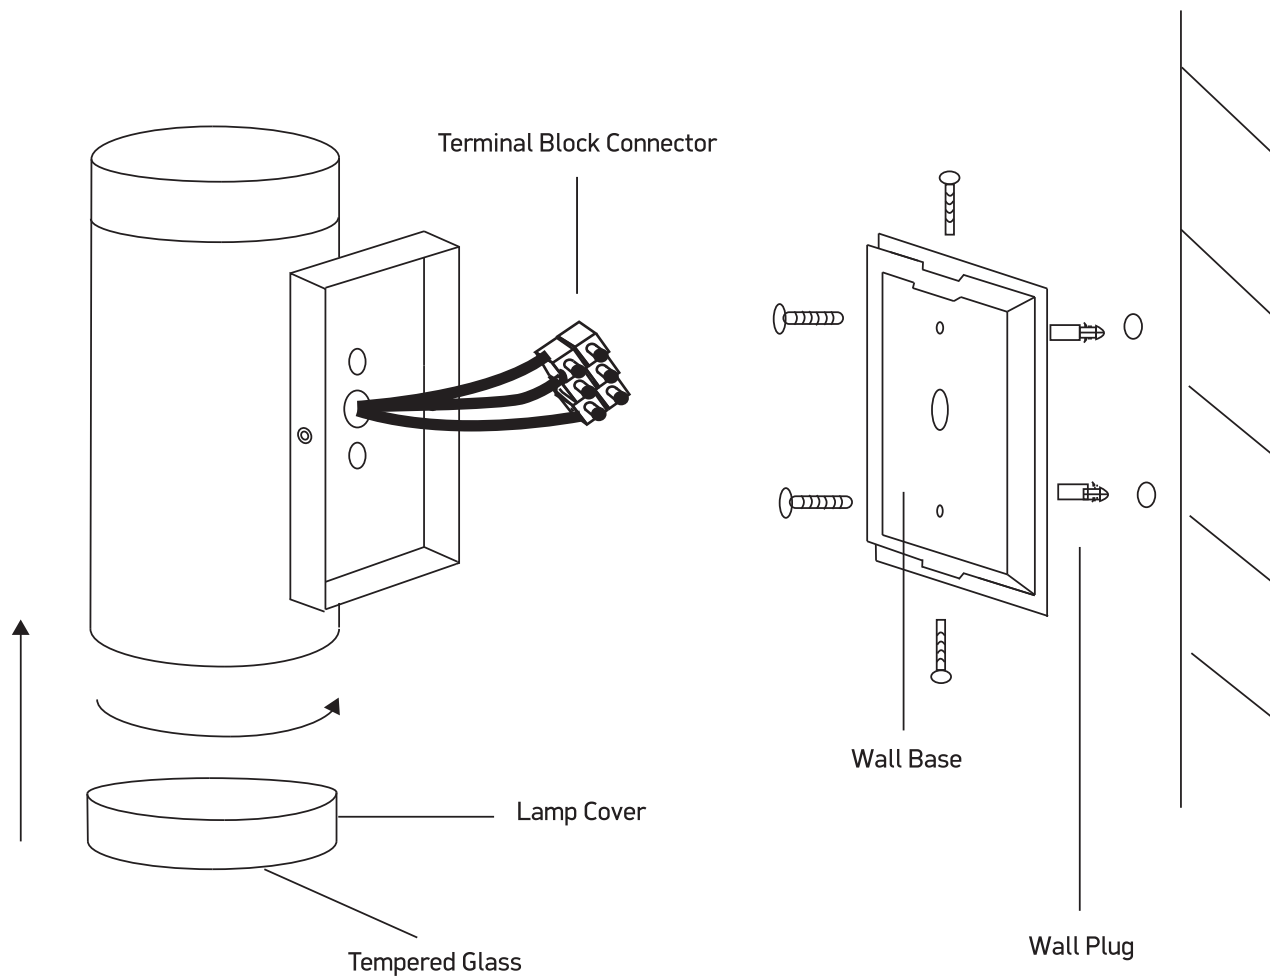

# INSTALLATION MANUAL

67130E

**one**  
LIGHT

100-240V | MR16 | GU10 | 35W | IP54 | Die cast

## Warnings:

1. Make sure that the product is installed properly before connecting to electricity.
2. Do not cover the fitting.
3. Maintenance and installation should only be carried out by a professional electrician.