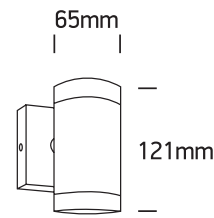

# INSTALLATION MANUAL

67130E

**one**  
LIGHT

100-240V | MR16 | GU10 | 35W | IP54 | Die cast