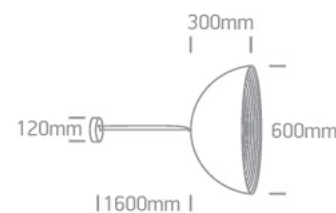

17 Pendants>Bowl Shade Pendant Range

63022B/W/BS

E27 20W Aluminium Bowl Shade pendant with 160cm suspension, IP20.

Complies with standard EN60598-1 and any other specific standards.

Downloads

Dimensions

Physical Specification

Item Group	17 Pendants
Family	Bowl Shade Pendant Range
Order Code	63022B/W/BS
Colour	White-Brass
Material	Aluminium
Shape	Circular
Height	300mm
Diameter	600mm
Suspended Ceiling	Yes
Indoor	Yes
Adjustable	No