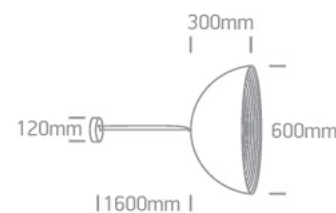

17 Pendants>Bowl Shade Pendant Range

63022B/B/BS

E27 20W Aluminium Bowl Shade pendant with 160cm suspension, IP20.

Complies with standard EN60598-1 and any other specific standards.

Downloads

Dimensions

Physical Specification

Item Group	17 Pendants
Family	Bowl Shade Pendant Range
Order Code	63022B/B/BS
Colour	Black-Brass
Material	Aluminium
Shape	Circular
Height	300mm
Diameter	600mm
Suspended Ceiling	Yes
Indoor	Yes
Adjustable	No