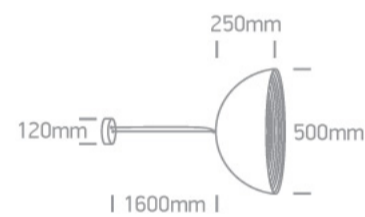

17 Pendants>Bowl Shade Pendant Range

63022A/W/BS

E27 20W Aluminium Bowl Shade pendant with 160cm suspension, IP20.

Complies with standard EN60598-1 and any other specific standards.

Downloads

Dimensions

Physical Specification

Item Group	17 Pendants
Family	Bowl Shade Pendant Range
Order Code	63022A/W/BS
Colour	White-Brass
Material	Aluminium
Shape	Circular
Height	250mm
Diameter	500mm
Suspended Ceiling	Yes
Indoor	Yes
Adjustable	No