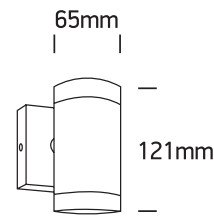

INSTALLATION MANUAL

67130E

one
LIGHT

100-240V | MR16 | GU10 | 35W | IP54 | Die cast

Warnings:

1. Make sure that the product is installed properly before connecting to electricity.
2. Do not cover the fitting.
3. Maintenance and installation should only be carried out by a professional electrician.