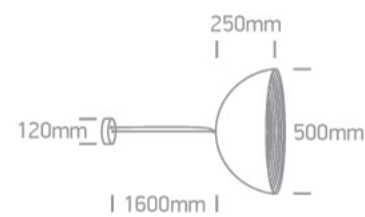

17 Pendants>Bowl Shade Pendant Range

63022A/B/BS

E27 20W Aluminium Bowl Shade pendant with 160cm suspension, IP20.

Complies with standard EN60598-1 and any other specific standards.

Downloads

Dimensions

Physical Specification

Item Group	17 Pendants
Family	Bowl Shade Pendant Range
Order Code	63022A/B/BS
Colour	Black-Brass
Material	Aluminium
Shape	Circular
Height	250mm
Diameter	500mm
Suspended Ceiling	Yes
Indoor	Yes
Adjustable	No