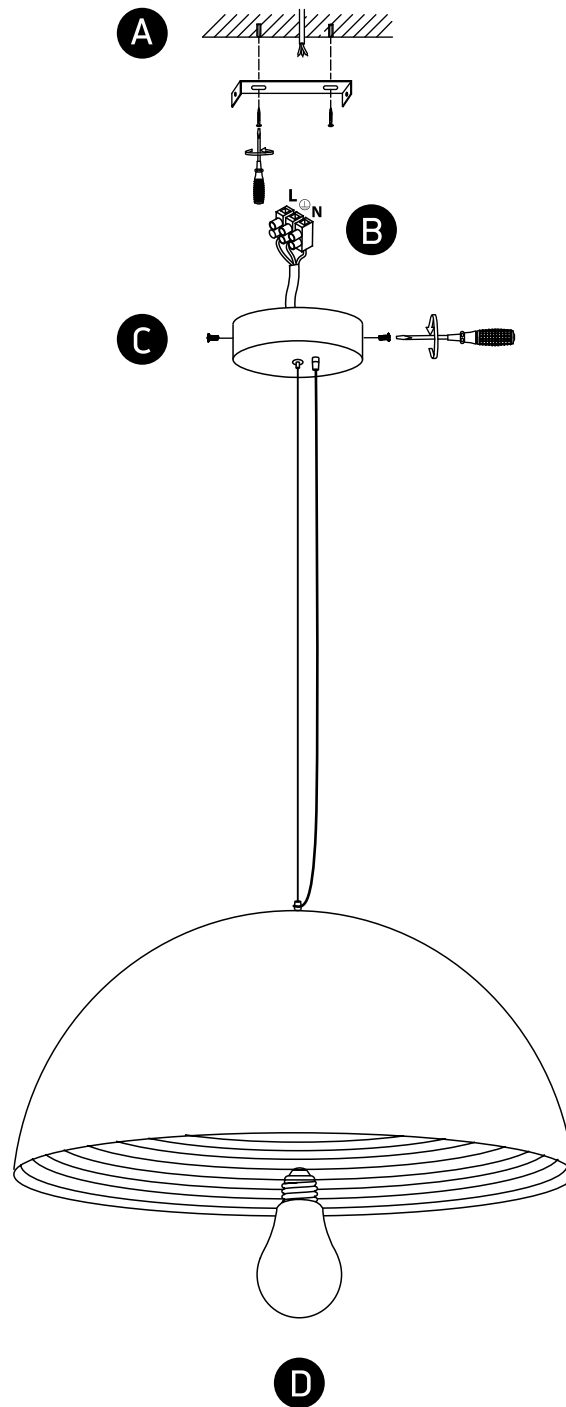

INSTALLATION MANUAL

63022

100-240V | E27 | 20W | IP20 | Aluminium

one
LIGHT

Warnings:

1. Fix the base on the ceiling.
2. Make sure that the product is installed properly before connecting to electricity.
3. Connect the AC power cable as shown in the above diagram.
4. Do not cover the fitting.
5. Maintenance and installation should only be carried out by a professional electrician.