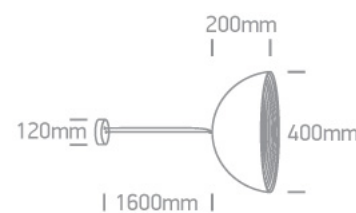

17 Pendants>Bowl Shade Pendant Range

63022/W/BS

E27 20W Aluminium Bowl Shade pendant with 160cm suspension, IP20.

Complies with standard EN60598-1 and any other specific standards.

Downloads

Dimensions

Physical Specification

Item Group	17 Pendants
Family	Bowl Shade Pendant Range
Order Code	63022/W/BS
Colour	White-Brass
Material	Aluminium
Shape	Circular
Height	200mm
Diameter	400mm
Suspended Ceiling	Yes
Indoor	Yes
Adjustable	No