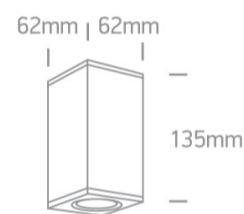

12 Wall &amp; Ceiling&gt;The GU10 Outdoor Cube Lights

67130DD/B

35W, GU10 MR16 Dark Light ceiling outdoor cube, IP54.

Complies with standard EN60598-1 and any other specific standards.

## Dimensions

## Physical Specification

|                   |                              |
|-------------------|------------------------------|
| Item Group        | 12 Wall & Ceiling            |
| Family            | The GU10 Outdoor Cube Lights |
| Order Code        | 67130DD/B                    |
| Colour            | Black                        |
| Material          | Aluminium                    |
| Diffuser Material | Glass                        |
| Shape             | Rectangular                  |
| Length            | 62mm                         |
| Width             | 62mm                         |
| Height            | 135mm                        |
| Surface Ceiling   | Yes                          |
| Indoor            | Yes                          |

#### Packing Info

Box Length

7cm

Box Width

7cm

Box Height

15cm

Box Weight