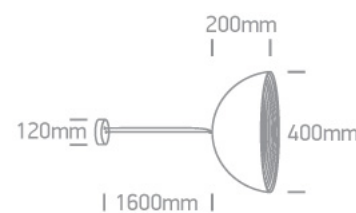

17 Pendants&gt;Bowl Shade Pendant Range

63022/B/BS

E27 20W Aluminium Bowl Shade pendant with 160cm suspension, IP20.

Complies with standard EN60598-1 and any other specific standards.

## Dimensions

## Physical Specification

Item Group	17 Pendants
Family	Bowl Shade Pendant Range
Order Code	63022/B/BS
Colour	Black-Brass
Material	Aluminium
Shape	Circular
Height	200mm
Diameter	400mm
Suspended Ceiling	Yes
Indoor	Yes
Adjustable	No