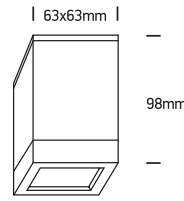

# INSTALLATION MANUAL

67130D

100-240V | MR16 | GU10 | 35W | IP54 | Die cast