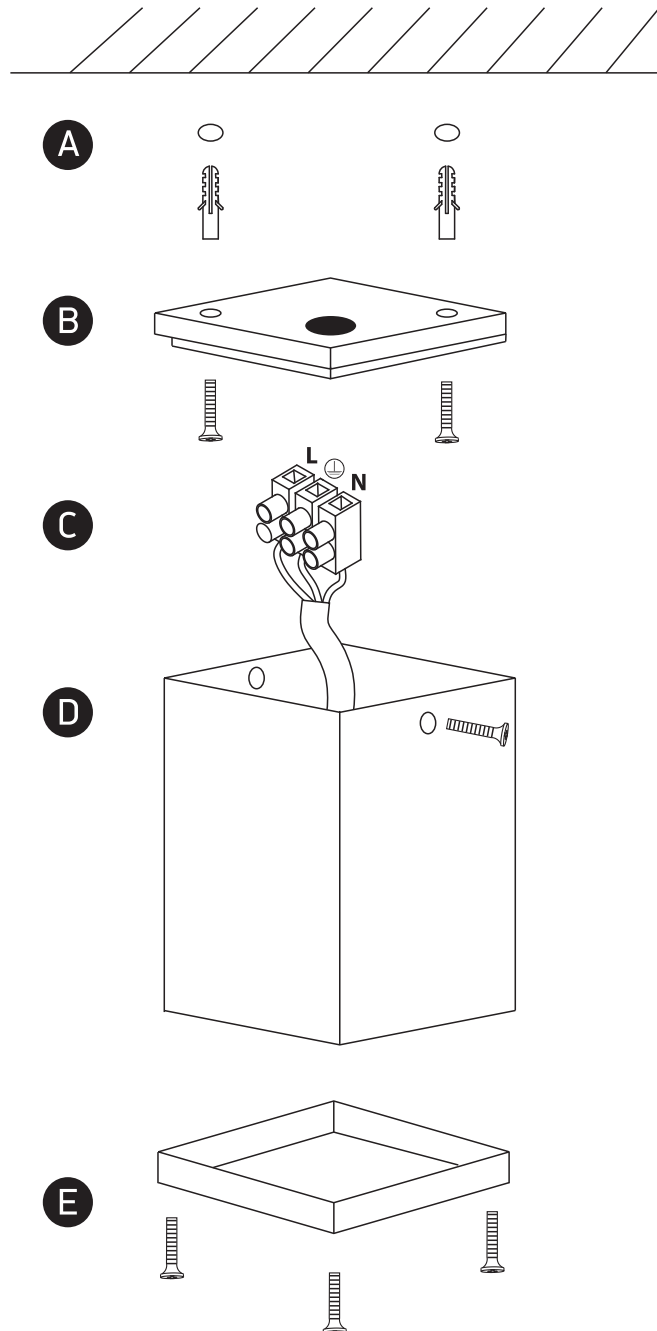

# INSTALLATION MANUAL

67130D

100-240V | MR16 | GU10 | 35W | IP54 | Die cast