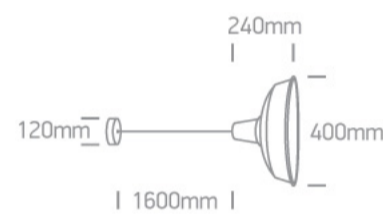

17 Pendants>Retro Pendants

63020/W/G

E27 20W Aluminium Retro pendant with 160cm suspension, IP20.

Complies with standard EN60598-1 and any other specific standards.

Downloads

Dimensions

Physical Specification

Item Group	17 Pendants
Family	Retro Pendants
Order Code	63020/W/G
Colour	White-Grey
Material	Aluminium
Shape	Circular
Height	240mm
Diameter	400mm
Suspended Ceiling	Yes
Indoor	Yes
Adjustable	No

Gear

No

Fitting + Driver