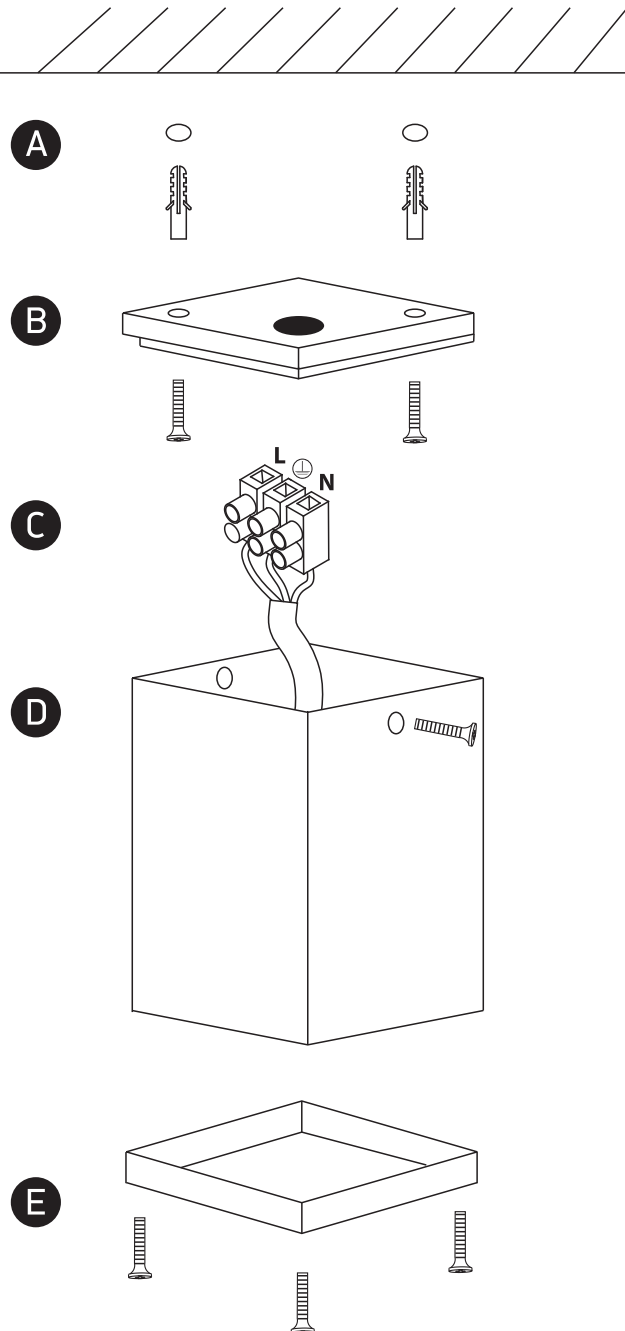

INSTALLATION MANUAL

67130D

100-240V | MR16 | GU10 | 35W | IP54 | Die cast

one
LIGHT

Warnings:

1. Make sure that the product is installed properly before connecting to electricity.
2. Do not cover the fitting.
3. Maintenance and installation should only be carried out by a professional electrician.