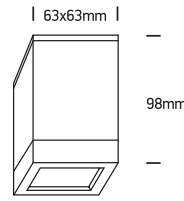

INSTALLATION MANUAL

67130D

100-240V | MR16 | GU10 | 35W | IP54 | Die cast

one
LIGHT

Warnings:

1. Make sure that the product is installed properly before connecting to electricity.
2. Do not cover the fitting.
3. Maintenance and installation should only be carried out by a professional electrician.