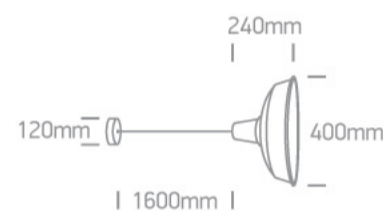

17 Pendants&gt;Retro Pendants

63020/B/G

E27 20W Aluminium Retro pendant with 160cm suspension, IP20.

Complies with standard EN60598-1 and any other specific standards.

## Dimensions

## Physical Specification

Item Group	17 Pendants
Family	Retro Pendants
Order Code	63020/B/G
Colour	Black-Grey
Material	Aluminium
Shape	Circular
Height	240mm
Diameter	400mm
Suspended Ceiling	Yes
Indoor	Yes
Adjustable	No