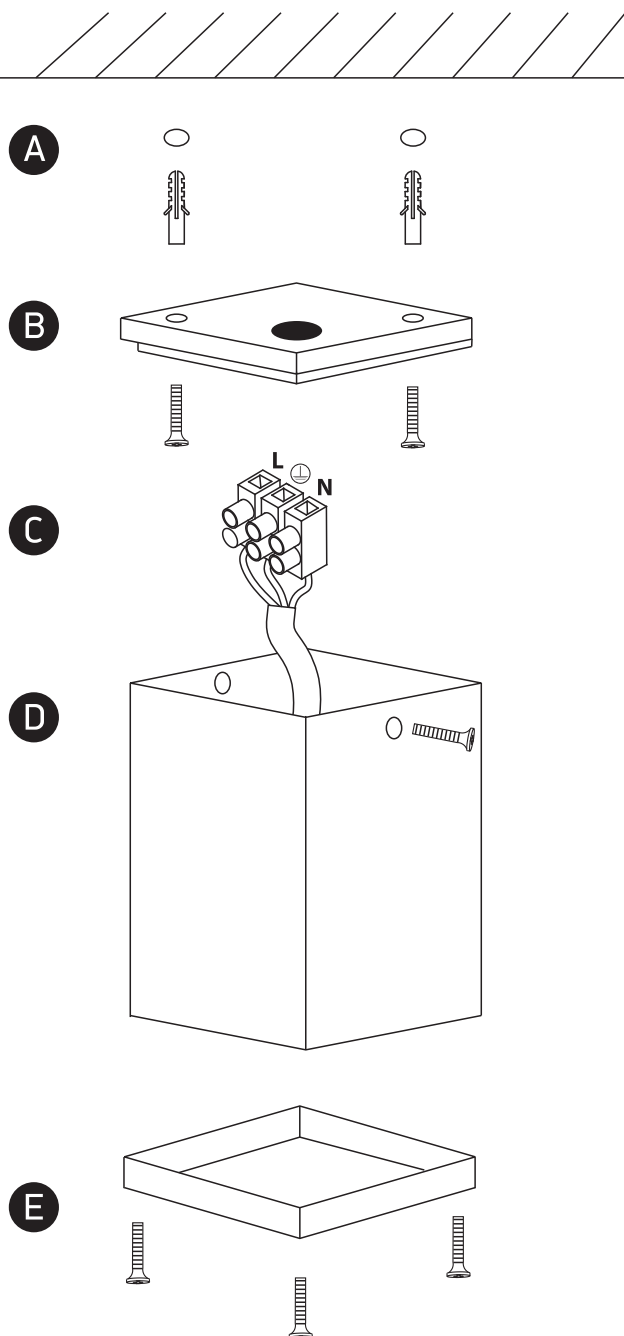

INSTALLATION MANUAL

67130D

100-240V | MR16 | GU10 | 35W | IP54 | Die cast

one
LIGHT

Warnings:

1. Make sure that the product is installed properly before connecting to electricity.
2. Do not cover the fitting.
3. Maintenance and installation should only be carried out by a professional electrician.