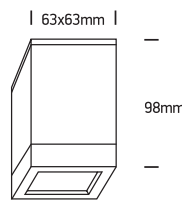

INSTALLATION MANUAL

67130D

100-240V | MR16 | GU10 | 35W | IP54 | Die cast

one
LIGHT

Warnings:

1. Make sure that the product is installed properly before connecting to electricity.
2. Do not cover the fitting.
3. Maintenance and installation should only be carried out by a professional electrician.