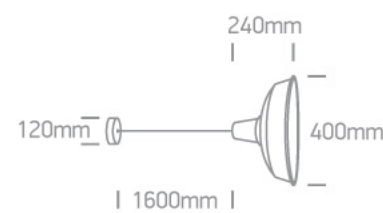

17 Pendants&gt;Retro Pendants

63020/B/BS

E27 20W Aluminium Retro pendant with 160cm suspension, IP20.

Complies with standard EN60598-1 and any other specific standards.

## Dimensions

## Physical Specification

Item Group	17 Pendants
Family	Retro Pendants
Order Code	63020/B/BS
Colour	Black-Brass
Material	Aluminium
Shape	Circular
Height	240mm
Diameter	400mm
Suspended Ceiling	Yes
Indoor	Yes
Adjustable	No