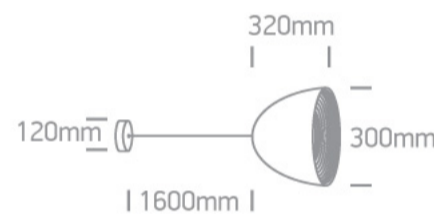

17 Pendants>Bowl Shade Pendant Range

63016A/W/G

E27 20W Aluminium Bowl Shade pendant with 160cm suspension, IP20.

Complies with standard EN60598-1 and any other specific standards.

Downloads

Dimensions

Physical Specification

Item Group	17 Pendants
Family	Bowl Shade Pendant Range
Order Code	63016A/W/G
Colour	White-Grey
Material	Aluminium
Shape	Circular
Height	320mm
Diameter	300mm
Suspended Ceiling	Yes
Indoor	Yes
Adjustable	No