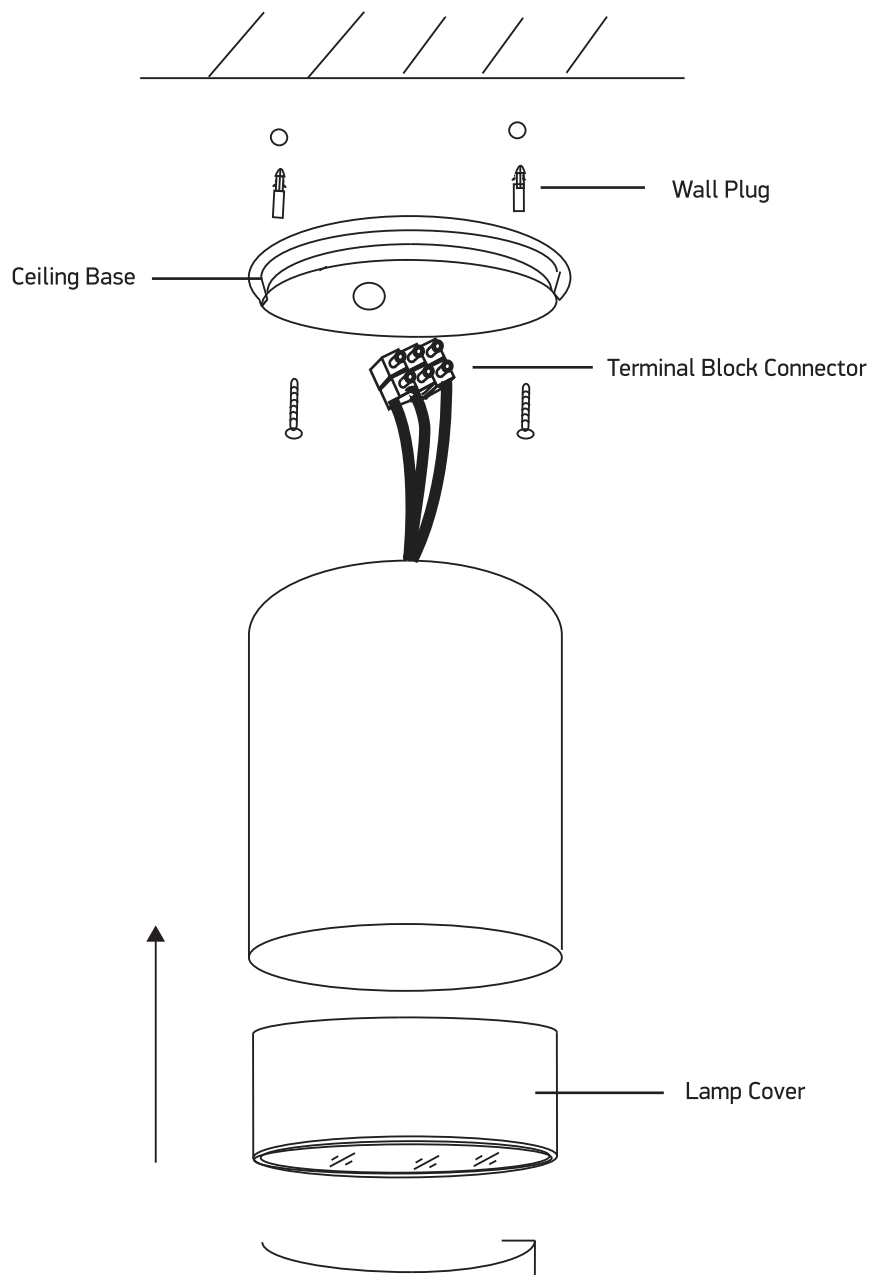

INSTALLATION MANUAL

67130C

65mm

95mm

one

LIGHT

100-240V | MR16 | GU10 | 10W | IP54 | Die cast

Warnings: