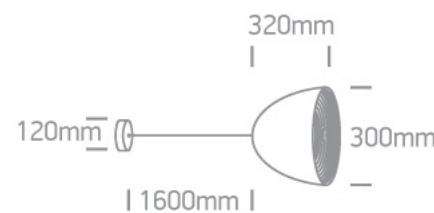

17 Pendants>Bowl Shade Pendant Range

63016A/B/BS

E27 20W Aluminium Bowl Shade pendant with 160cm suspension, IP20.

Complies with standard EN60598-1 and any other specific standards.

Downloads

Dimensions

Physical Specification

Item Group	17 Pendants
Family	Bowl Shade Pendant Range
Order Code	63016A/B/BS
Colour	Black-Brass
Material	Aluminium
Shape	Circular
Height	320mm
Diameter	300mm
Suspended Ceiling	Yes
Indoor	Yes
Adjustable	No