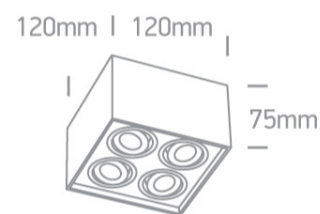

## Dimensions

## Physical Specification

Item Group	13 Wall & Ceiling LED
Family	Indoor Mini Series Natural aluminium
Order Code	62401AL/W/15
Colour	Aluminium
Material	Natural Aluminium
Shape	Rectangular
Length	120mm
Width	120mm
Height	75mm
Surface Ceiling	Yes
Indoor	Yes
Adjustable	2 Directions