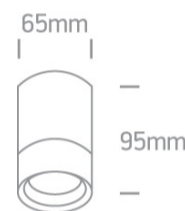

13 Wall & Ceiling>GU10 Outdoor Cylinders Die cast

67130C/BR

35W MR16 GU10 Die Cast, GU10 Outdoor Cylinders.

Complies with standard EN60598-1 and any other specific standards

Downloads

Dimensions

Physical Specification

Item Group	13 Wall & Ceiling
Family	GU10 Outdoor Cylinders Die cast
Order Code	67130C/BR
Colour	Rust Brown
Material	Die Cast
Shape	Circular
Height	65
Diameter	95
Surface Ceiling	Yes
Indoor	Yes
Outdoor	Yes
Adjustable	No

Electrical Characteristics

Gear	No
Fitting + Driver	
Input Voltage	100-240V
50 Hz	Yes
60 Hz	Yes
Safety Class	
Power(Watts)	35W
IP Rating	IP54
Light Source	Replaceable lamp
Lamp Holder	GU10
Number of Lamps	1
F Mark	