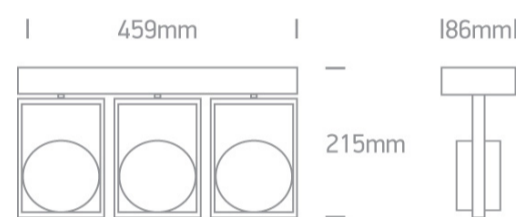

12 Wall & Ceiling>The R111 GU10 Spots Natural aluminium

62310A/AL

3x75W R111 GU10 Spot, IP20.

Complies with standard EN60598-1 and any other specific standards.

Downloads

Dimensions

Physical Specification

Item Group	12 Wall & Ceiling
Family	The R111 GU10 Spots Natural aluminium
Order Code	62310A/AL
Colour	Aluminium
Material	Natural Aluminium
Shape	Rectangular
Length	459mm
Width	86mm
Height	215mm
Surface Ceiling	Yes
Surface Wall	Yes
Indoor	Yes