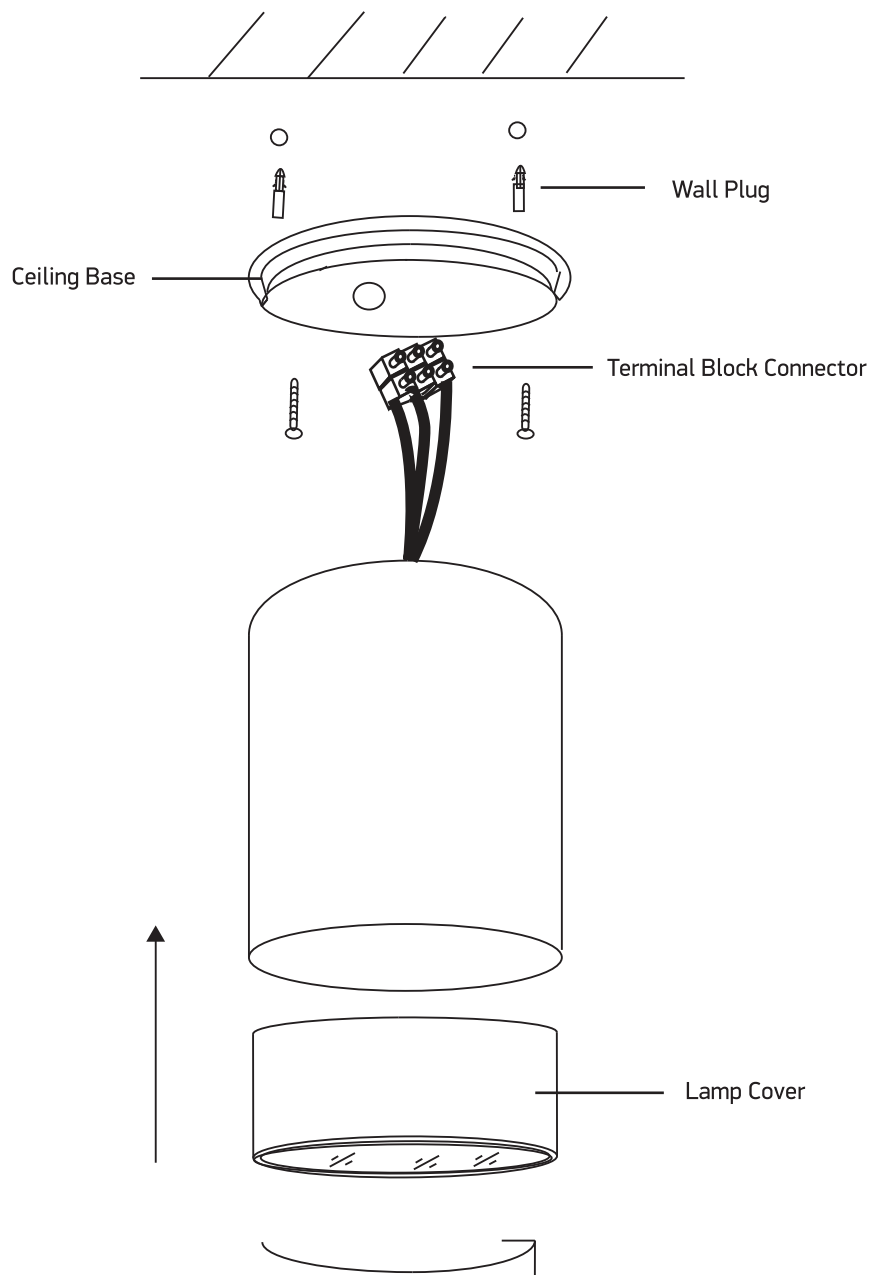

INSTALLATION MANUAL

67130C

65mm

95mm

one

L I G H T

100-240V | MR16 | GU10 | 10W | IP54 | Die cast

Warnings: