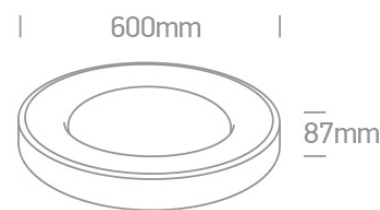

14 Plafo>Decorative Plafo

62182A/BGL/W

50W LED Decorative Plafo, IP20, suitable for residential and commercial application.

Complete with 1300mA driver.

Complies with standard EN60598-1 and any other specific standards.

Downloads

Dimensions

Physical Specification

Item Group	14 Plafo
Family	Decorative Plafo
Order Code	62182A/BGL/W
Colour	Brushed Gold
Material	Aluminium
Shape	Circular
Height	87mm
Diameter	600mm
Surface Ceiling	Yes
Indoor	Yes
Adjustable	No

Illumination Data

Colour Temperature	3000K
Lumen Output	4250lm
Light Efficiency	60lm/W
CRI	80
Illumination Diagram	

Packing Info

Box Weight	5.700kg
Pcs/Carton	1
Barcode	5291889065982
HS Code	9405413990

Certification & Warranty