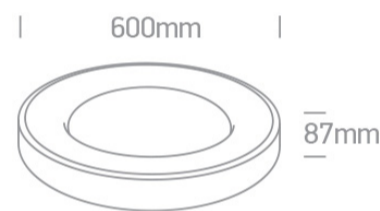

## 62182A/BBR/W

50W LED Decorative Plafo, IP20, suitable for residential and commercial application.

Complete with 1300mA driver.

Complies with standard EN60598-1 and any other specific standards.

## Dimensions

## Physical Specification

Item Group	14 Plafo
Family	Decorative Plafo
Order Code	62182A/BBR/W
Colour	Brushed Brown
Material	Aluminium
Shape	Circular
Height	87mm
Diameter	600mm
Surface Ceiling	Yes
Indoor	Yes
Adjustable	No