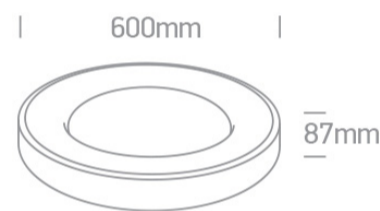

14 Plafo&gt;Decorative Plafo

62182A/BAN/W

50W LED Decorative Plafo, IP20, suitable for residential and commercial application.

Complete with 1300mA driver.

Complies with standard EN60598-1 and any other specific standards.

## Dimensions

## Physical Specification

Item Group	14 Plafo
Family	Decorative Plafo
Order Code	62182A/BAN/W
Colour	Brushed Anthracite
Material	Aluminium
Shape	Circular
Height	87mm
Diameter	600mm
Surface Ceiling	Yes
Indoor	Yes
Adjustable	No