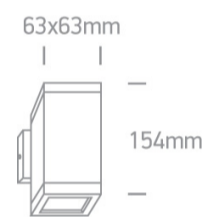

12 Wall & Ceiling>GU10 Outdoor Cubes Die cast

67130A/B

GU10, 2X35W, wall outdoor cube, IP54.

Complies with standard EN60598-1 and any other specific standards.

Downloads

Dimensions

Physical Specification

Item Group	12 Wall & Ceiling
Family	GU10 Outdoor Cubes Die cast
Order Code	67130A/B
Colour	Black
Material	Die Cast
Shape	Rectangular
Length	63mm
Width	63mm
Height	154mm
Surface Wall	Yes
Indoor	Yes
Outdoor	Yes

Adjustable

No

Завантажено з mamadecor.ua

Electrical Characteristics

Gear

No

Fitting + Driver

Input Voltage

Dimmable

N/A

F Mark

Illumination Data

Illumination Diagram

Packing Info

Box Length

9,5cm

Box Width

9cm

Box Height

16cm

Box Weight

0.715kg

Pcs/Carton

20