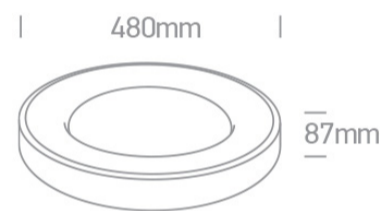

## 62182/BGL/W

40W LED Decorative Plafo, IP20, suitable for residential and commercial application.

Complete with 1050mA driver.

Complies with standard EN60598-1 and any other specific standards.

## Dimensions

## Physical Specification

Item Group	14 Plafo
Family	Decorative Plafo
Order Code	62182/BGL/W
Colour	Brushed Gold
Material	Aluminium
Diffuser Material	PC
Diffuser Color	Opal
Shape	Circular
Height	87mm
Diameter	480mm
Surface Ceiling	Yes
Indoor	Yes