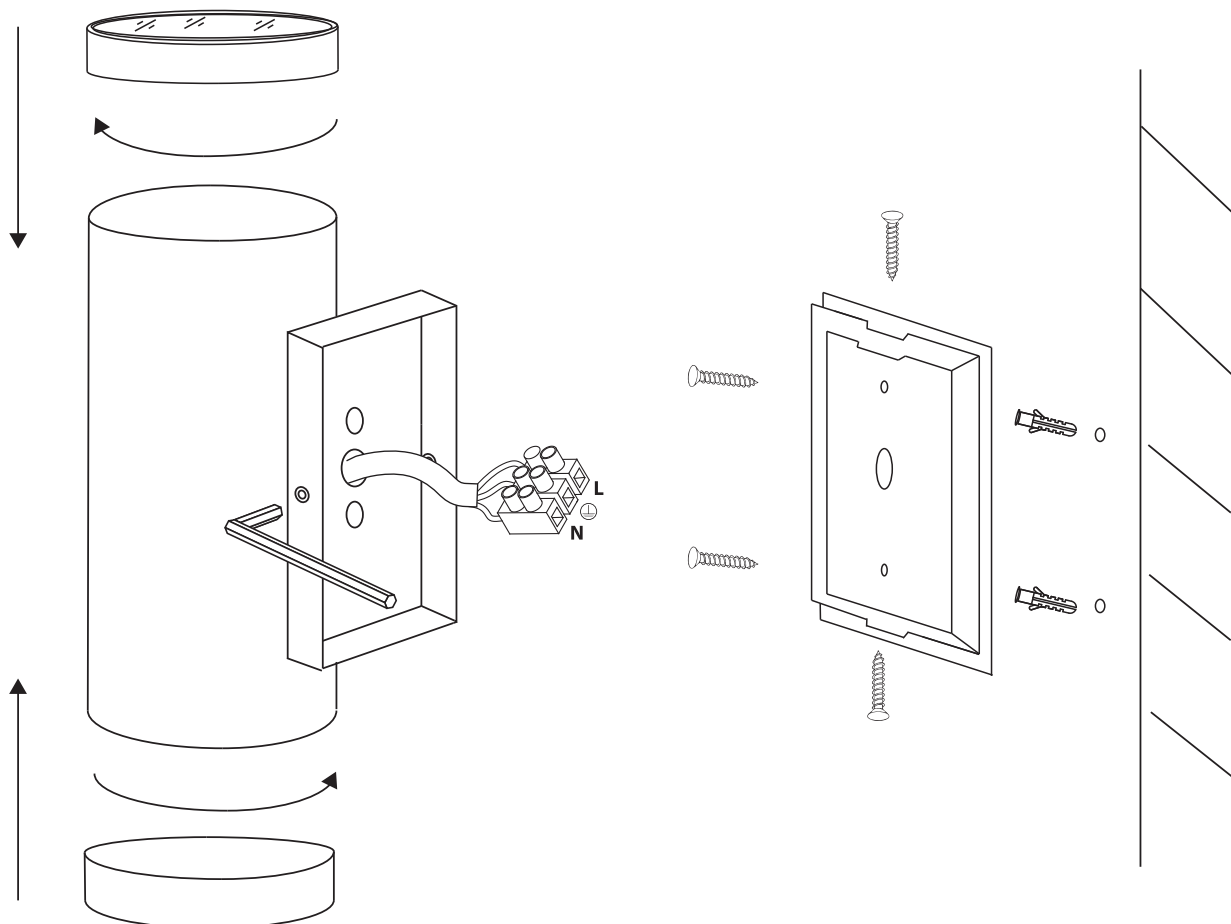

INSTALLATION MANUAL

67130

100-240V | MR16 | GU10 | 2x10W | IP54 | Die cast

Warnings:

1. Make sure that the product is installed properly before connecting to electricity.
2. Do not cover the fitting.
3. Maintenance and installation should only be carried out by a professional electrician.