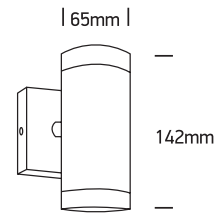

INSTALLATION MANUAL

67130

100-240V | MR16 | GU10 | 2x10W | IP54 | Die cast

Warnings:

1. Make sure that the product is installed properly before connecting to electricity.
2. Do not cover the fitting.
3. Maintenance and installation should only be carried out by a professional electrician.