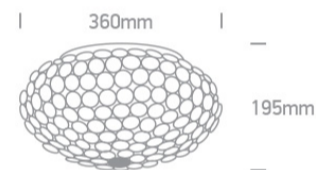

New 2021 Edition 2&gt;Decorative

62176B

Classic Ceiling Decorative 5xG9 lamps fitting.

Complies with standard EN60598-1 and any other specific standards.

## Dimensions

## Physical Specification

|                 |                    |
|-----------------|--------------------|
| Item Group      | New 2021 Edition 2 |
| Family          | Decorative         |
| Order Code      | 62176B             |
| Colour          | Chrome             |
| Material        | Metal + glass      |
| Shape           | Circular           |
| Height          | 195mm              |
| Diameter        | 360mm              |
| Surface Ceiling | Yes                |
| Indoor          | Yes                |
| Adjustable      | No                 |