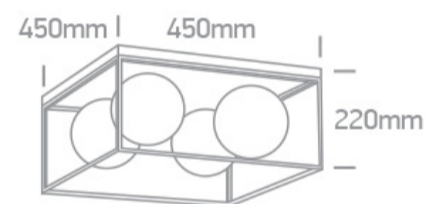

New 2021 Edition 2>Decorative

62174B/BS

Classic Ceiling Decorative 4xE14 lamps fitting.

Complies with standard EN60598-1 and any other specific standards.

Downloads

Dimensions

Physical Specification

Item Group	New 2021 Edition 2
Family	Decorative
Order Code	62174B/BS
Colour	Brass
Material	Metal
Shape	Rectangular
Length	450mm
Width	450mm
Height	220mm
Surface Ceiling	Yes
Indoor	Yes
Adjustable	No

Electrical Characteristics

Gear	No
Fitting + Driver	
Input Voltage	100-240V
50 Hz	Yes
60 Hz	Yes
Safety Class	
Power(Watts)	4x8W
IP Rating	IP20
Light Source	Replaceable lamp
Lamp Holder	E14
Number of Lamps	4
Dimmable	N/A
F Mark	