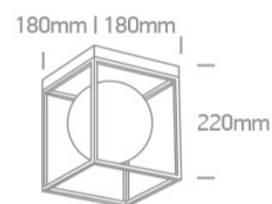

New 2021 Edition 2>Decorative

62174A/BS

Classic Ceiling Decorative E14 lamps fitting.

Complies with standard EN60598-1 and any other specific standards.

Downloads

Dimensions

Physical Specification

Item Group	New 2021 Edition 2
Family	Decorative
Order Code	62174A/BS
Colour	Brass
Material	Metal
Shape	Rectangular
Length	180mm
Width	180mm
Height	220mm
Surface Ceiling	Yes
Indoor	Yes
Adjustable	No