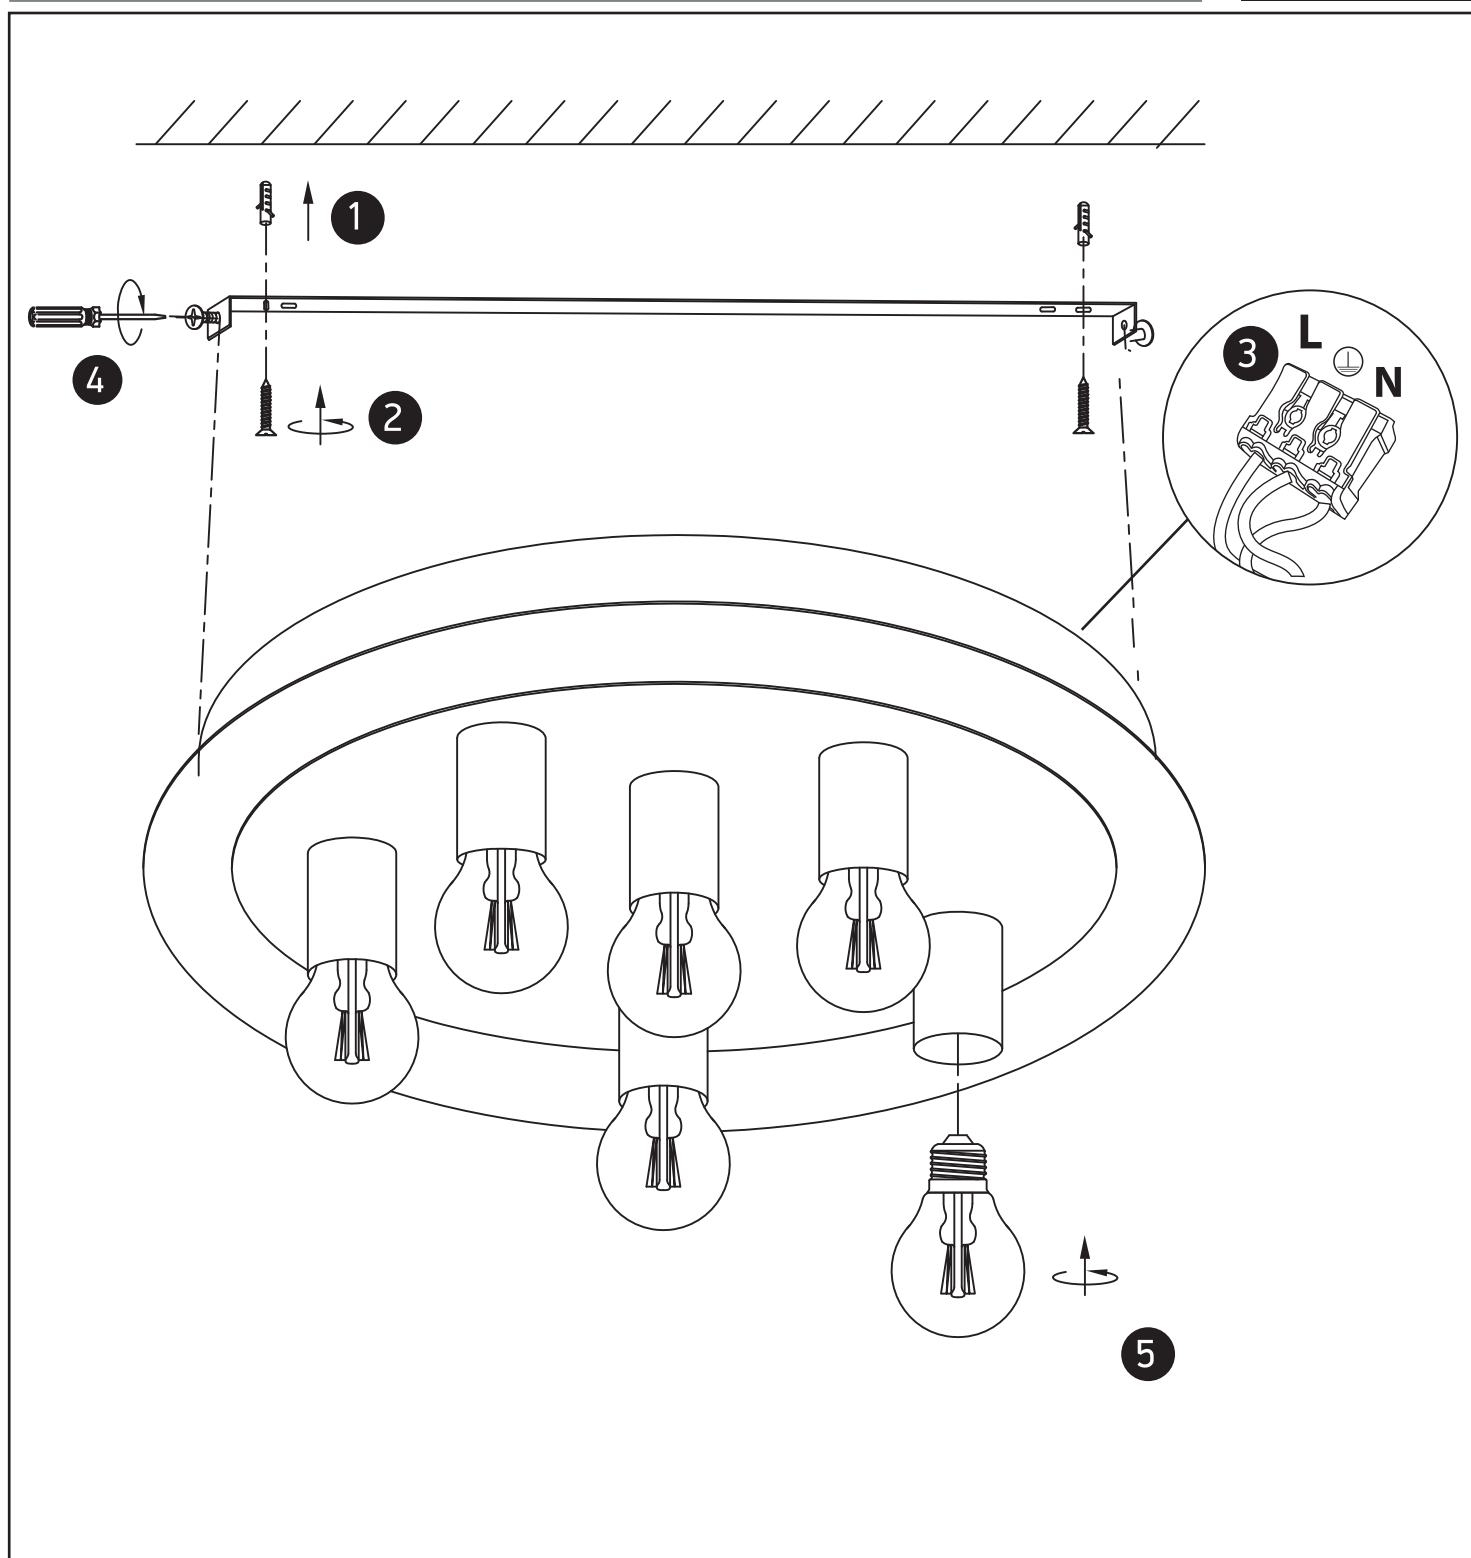

INSTALLATION MANUAL

62172C

100-240V | E27 | 6 x 12W | IP20 | Metal

one
LIGHT

Warnings:

1. Make sure that the product is installed properly before connecting to electricity.
2. Do not cover the fitting.
3. Maintenance and installation should only be carried out by a professional electrician.