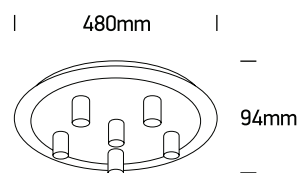

INSTALLATION MANUAL

62172C

100-240V | E27 | 6 x 12W | IP20 | Metal

one
LIGHT

Warnings:

1. Make sure that the product is installed properly before connecting to electricity.
2. Do not cover the fitting.
3. Maintenance and installation should only be carried out by a professional electrician.