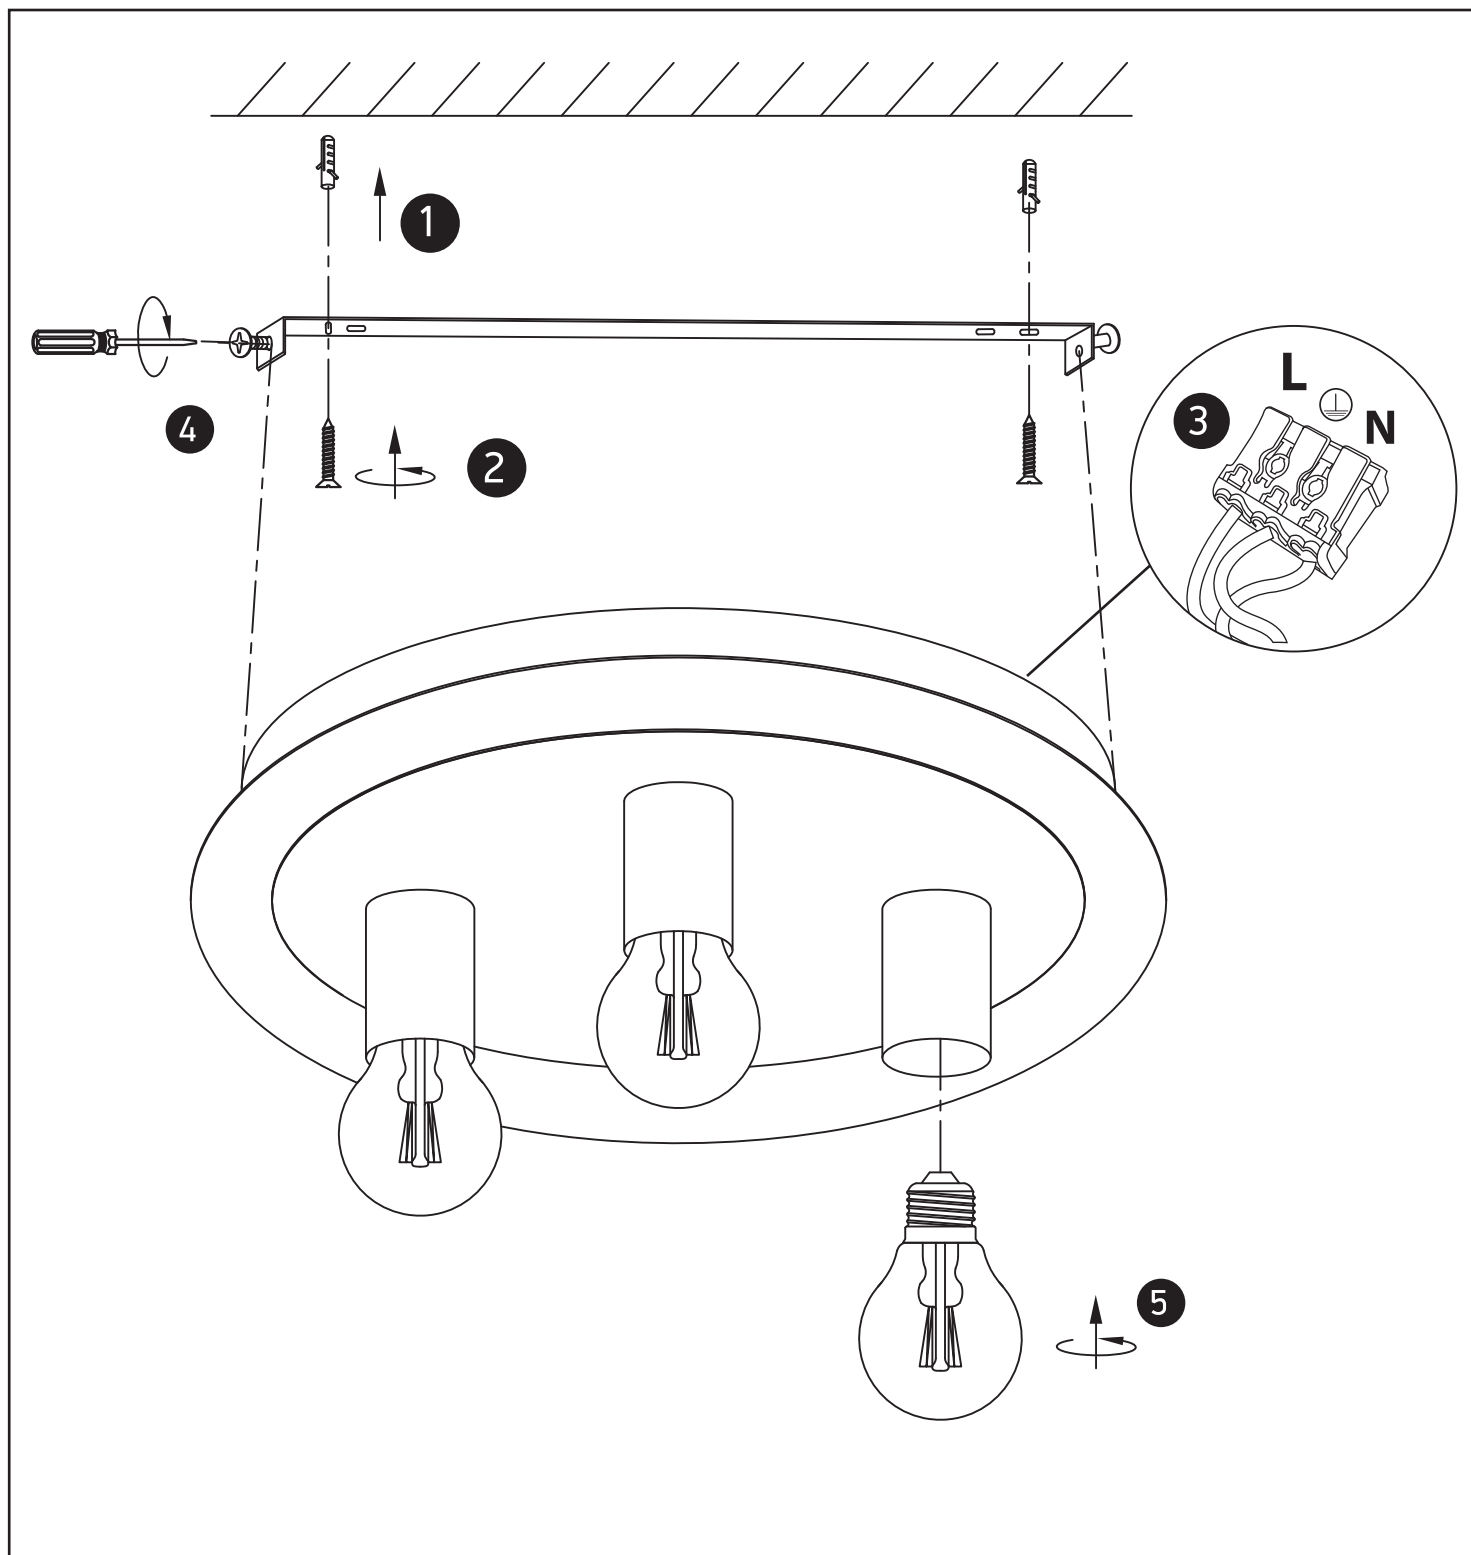

# INSTALLATION MANUAL

62172B

100-240V | E27 | 3 x 12W | IP20 | Metal

**one**  
LIGHT

## Warnings:

1. Make sure that the product is installed properly before connecting to electricity.
2. Do not cover the fitting.
3. Maintenance and installation should only be carried out by a professional electrician.