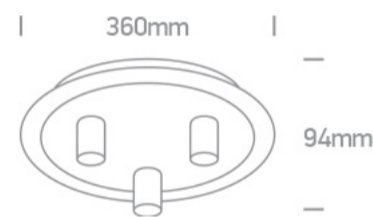

New 2021 Edition 2>Decorative

62172B/BS

Classic Ceiling Decorative 3xE27 lamps fitting.

Complies with standard EN60598-1 and any other specific standards.

Downloads

Dimensions

Physical Specification

Item Group	New 2021 Edition 2
Family	Decorative
Order Code	62172B/BS
Colour	Brass
Material	Metal
Shape	Circular
Height	94mm
Diameter	360mm
Surface Ceiling	Yes
Indoor	Yes
Adjustable	No