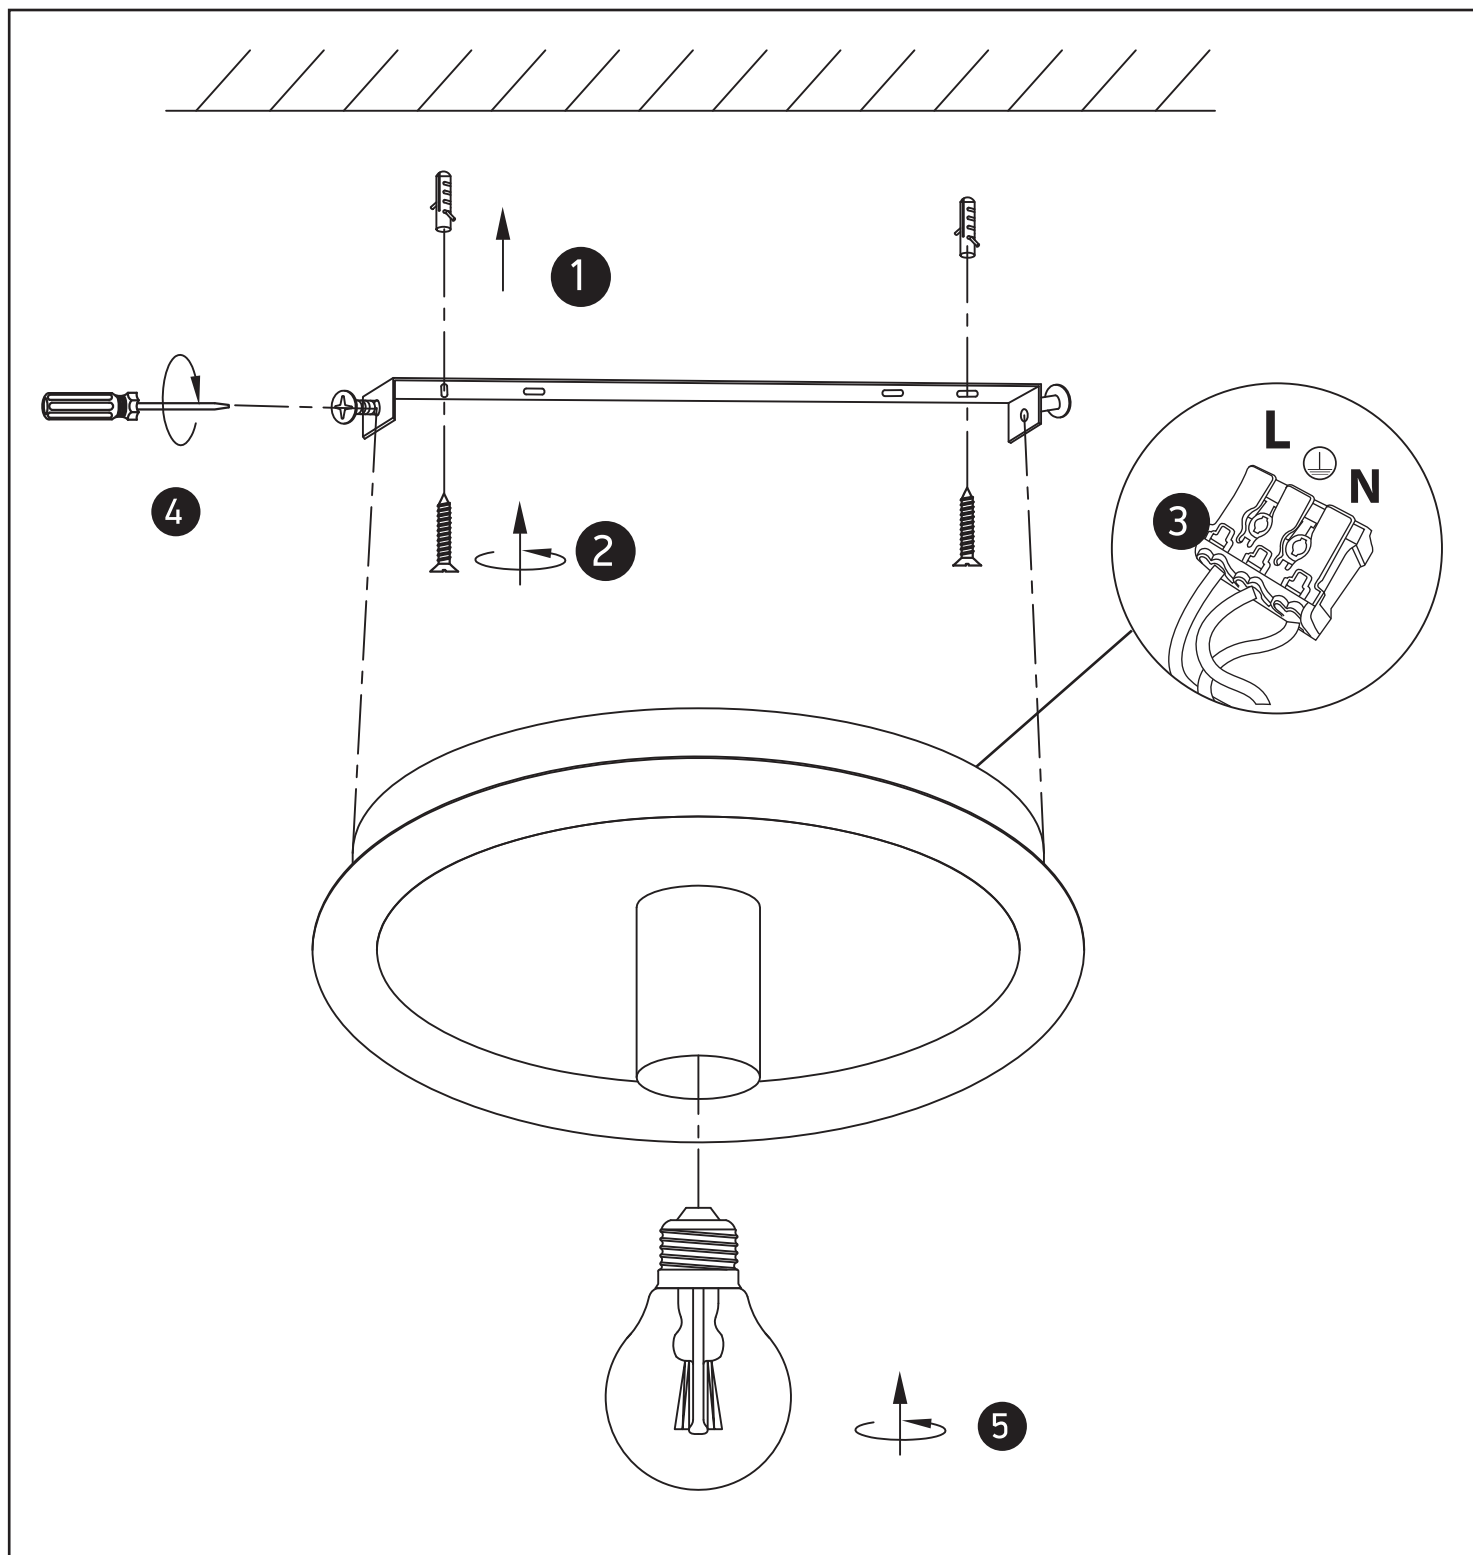

INSTALLATION MANUAL

62172A

100-240V | E27 | 12W | IP20 | Metal

one
LIGHT

Warnings:

1. Make sure that the product is installed properly before connecting to electricity.
2. Do not cover the fitting.
3. Maintenance and installation should only be carried out by a professional electrician.