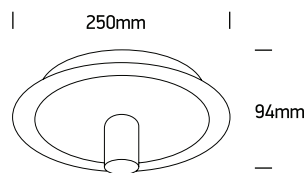

INSTALLATION MANUAL

62172A

100-240V | E27 | 12W | IP20 | Metal

one
LIGHT

Warnings:

1. Make sure that the product is installed properly before connecting to electricity.
2. Do not cover the fitting.
3. Maintenance and installation should only be carried out by a professional electrician.