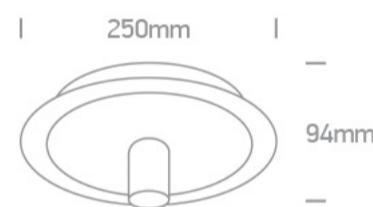

New 2021 Edition 2>Decorative

62172A/BS

Classic Ceiling Decorative E27 lamps fitting.

Complies with standard EN60598-1 and any other specific standards.

Downloads

Dimensions

Physical Specification

Item Group	New 2021 Edition 2
Family	Decorative
Order Code	62172A/BS
Colour	Brass
Material	Metal
Shape	Circular
Height	94mm
Diameter	250mm
Surface Ceiling	Yes
Indoor	Yes
Adjustable	No

Gear	No
Fitting + Driver	
Input Voltage	100-240V
50 Hz	Yes
60 Hz	Yes
Safety Class	
Power(Watts)	12W
IP Rating	IP20
Light Source	Replaceable lamp
Lamp Holder	E27
Number of Lamps	1
Dimmable	N/A
F Mark	

Illumination Data